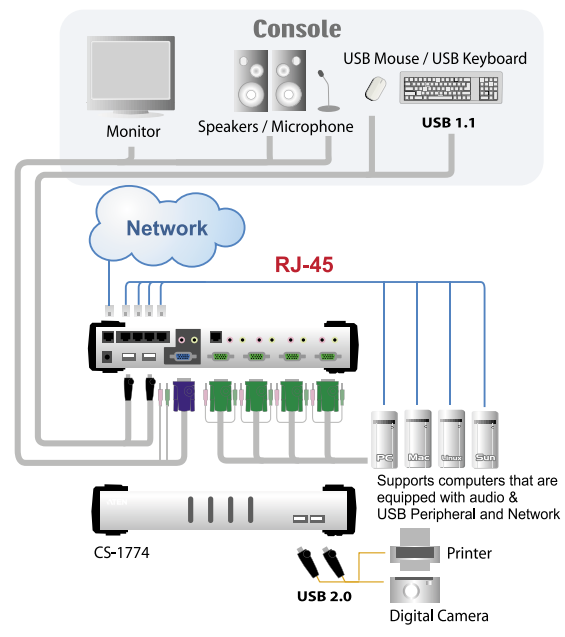

Model: **CS-1772**
2 Port USB 2.0 KVME™ Switch

Model: **CS-1774**
4 Port USB 2.0 KVME™ Switch

For an all-in-one, multiplatform KVM, USB and Ethernet control device, look no further than the CS-1772 or CS-1774 Multiport Switch. The CS-1772 was designed to control 2 computers with one keyboard, mouse and video. It also includes a 2 port 2.0 USB hub for fast peripheral device access and a 3 port 10/100Mbps Ethernet port for connecting your computers to a network. The CS-1774 allows you to control 4 computers. Both models also feature stereo and audio support and can be controlled via or keyboard hotkeys.

Features

- Complete USB 2.0 KVME Switch with Ethernet Hub/USB Hub
- Three/Five auto-sensing dual speed ports (Ethernet/Fast Ethernet) plug-and-play enabled; hub complies with IEEE802.3/IEEE802.3u Standard
- Supports Multiple platforms: PC (Windows, Linux and most others), Mac, Sun
- 2 port USB 2.0 Hub built in
- Buzzer ON/OFF via hotkey
- Permits independent switching of KVM, USB and audio focus between all computers
- Audio enabled

Specifications