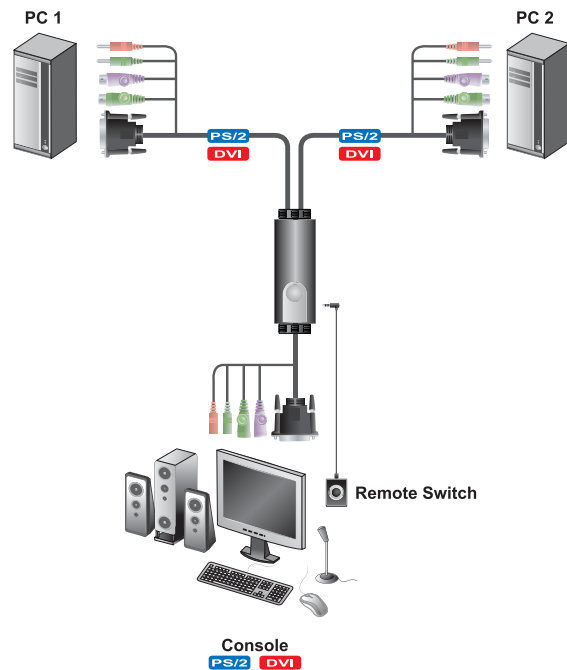

CS62D

2-Port PS/2 DVI KVM Switch with Audio

The CS62D takes a giant step forward from prior models in the Petite series, by offering DVI functionality – allowing you to keep up with the latest innovations in computer video. The advantage of DVI is that it eliminates the problem of image distortion due to signal conversion found in analog video – resulting in a clearer, sharper, image.

Another new feature in the CS62D, is the implementation of a remote port selection switch – so that you can control port switching from the desktop while the switch, itself, can be placed in a convenient, out of the way, location.

Diagram

Features

- One DVI video console controls two computers
- Fully DVI-Digital specification compliant
- Audio (microphone and speaker) enabled - 2.1 surround sound support
- Remote port selection switch for convenient switch placement
- Compact design
- Built in all-in-one cables (console 1.2m; computers 0.6m, 1.2m)
- Independent switching of the KVM and Audio focus – one computer can have the KVM focus while the other has the Audio focus
- Easy to install - no software required - connecting cables to the computers is all it takes
- Easy to operate - computer selection via pushbutton switch and Hotkeys
- Auto Scan function allows you to monitor both computers
- Hot pluggable - add or remove computers for maintenance without powering down the switch
- LED display for easy status monitoring
- Keyboard and mouse emulation for error free computer booting
- Supports Microsoft IntelliMouse and the scrolling wheel on most mice
- Caps Lock, Num Lock, and Scroll Lock states are saved and restored when switching
- Superior video quality - up to 1600 x 1200 @ 60Hz; DDC2B
- No external power supply necessary
- OS Compatibility includes Windows 2000 and higher; Linux; and Free BSD