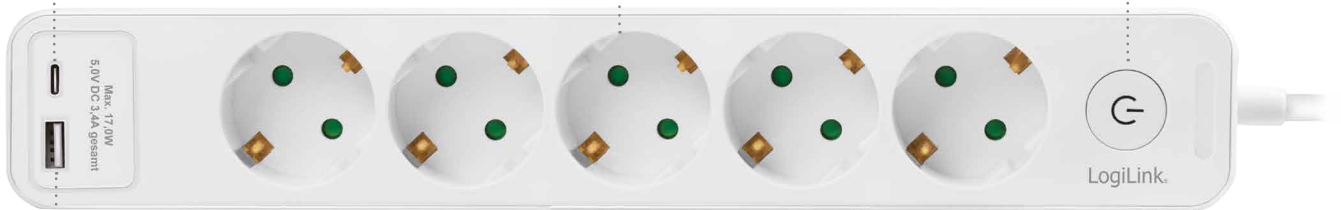

LPS280U

4 052792 073270

Made in China

**Power Up to 7 Devices Simultaneously**  
Connect various devices with power directly.

USB-C output  
5 V/3.4 A (17 W max.)

5x CEE 7/3 Safety sockets  
with safety shutter

Illuminated On/Off  
switch

USB-A output  
5 V/3.4 A (17 W max.)

IP20  
protection

Angled CEE 7/7  
safety plug

1.5 m cable

## Specification:

Rated Power	230 V~ 50 Hz, 16 A, 3600 W max.
Standby Power Consumption	<0.1 W
Plug Type	Safety plug CEE 7/7, angled
Socket Types	5x German type sockets CEE 7/3, 1x USB-A and 1x USB-C ports
USB Outputs	USB-A: 5 V/3.4 A (17 W) USB-C: 5 V/3.4 A (17 W) Total output: 17 W
USB Protection	Overload
USB Smart Charging	Yes
Socket with Safety Shutter	Yes
On/Off Switch	Yes
LED Indication	Red LED

Degree of Protection	IP20
Housing Material	PP, PVC, copper
Color	White
Cable Specification	H05VV-F 3G 1.5 mm <sup>2</sup> , 1.5 m
Operating Temperature	-4–40°C
Operating Humidity	10–90% RH (non-condensing)
Dimensions	31.3 x 5.2 x 4 cm (without cable)
Weight	419 g