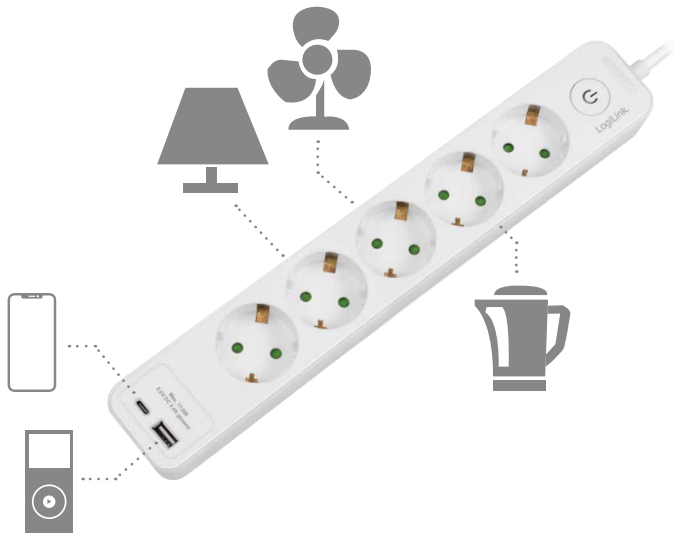

# LogiLink®

**5-Way Power Strip**  
with 1x USB-C™ & 1x USB-A  
Charging Ports

Art. No.: LPS280U

## Convenient Charging Solution

Multiple outlets with two USB charging ports for your home appliances through a single power strip - perfect for home and office.

3600 W  
Max.

5  
Sockets

2  
USB Ports

Illuminated  
On/Off

LPS280U

4 052792 073270

Made in China

**Power Up to 7 Devices Simultaneously**  
Connect various devices with power directly.

USB-C output  
5 V/3.4 A (17 W max.)

5x CEE 7/3 Safety sockets  
with safety shutter

Illuminated On/Off  
switch

USB-A output  
5 V/3.4 A (17 W max.)

IP20  
protection

Angled CEE 7/7  
safety plug

1.5 m cable