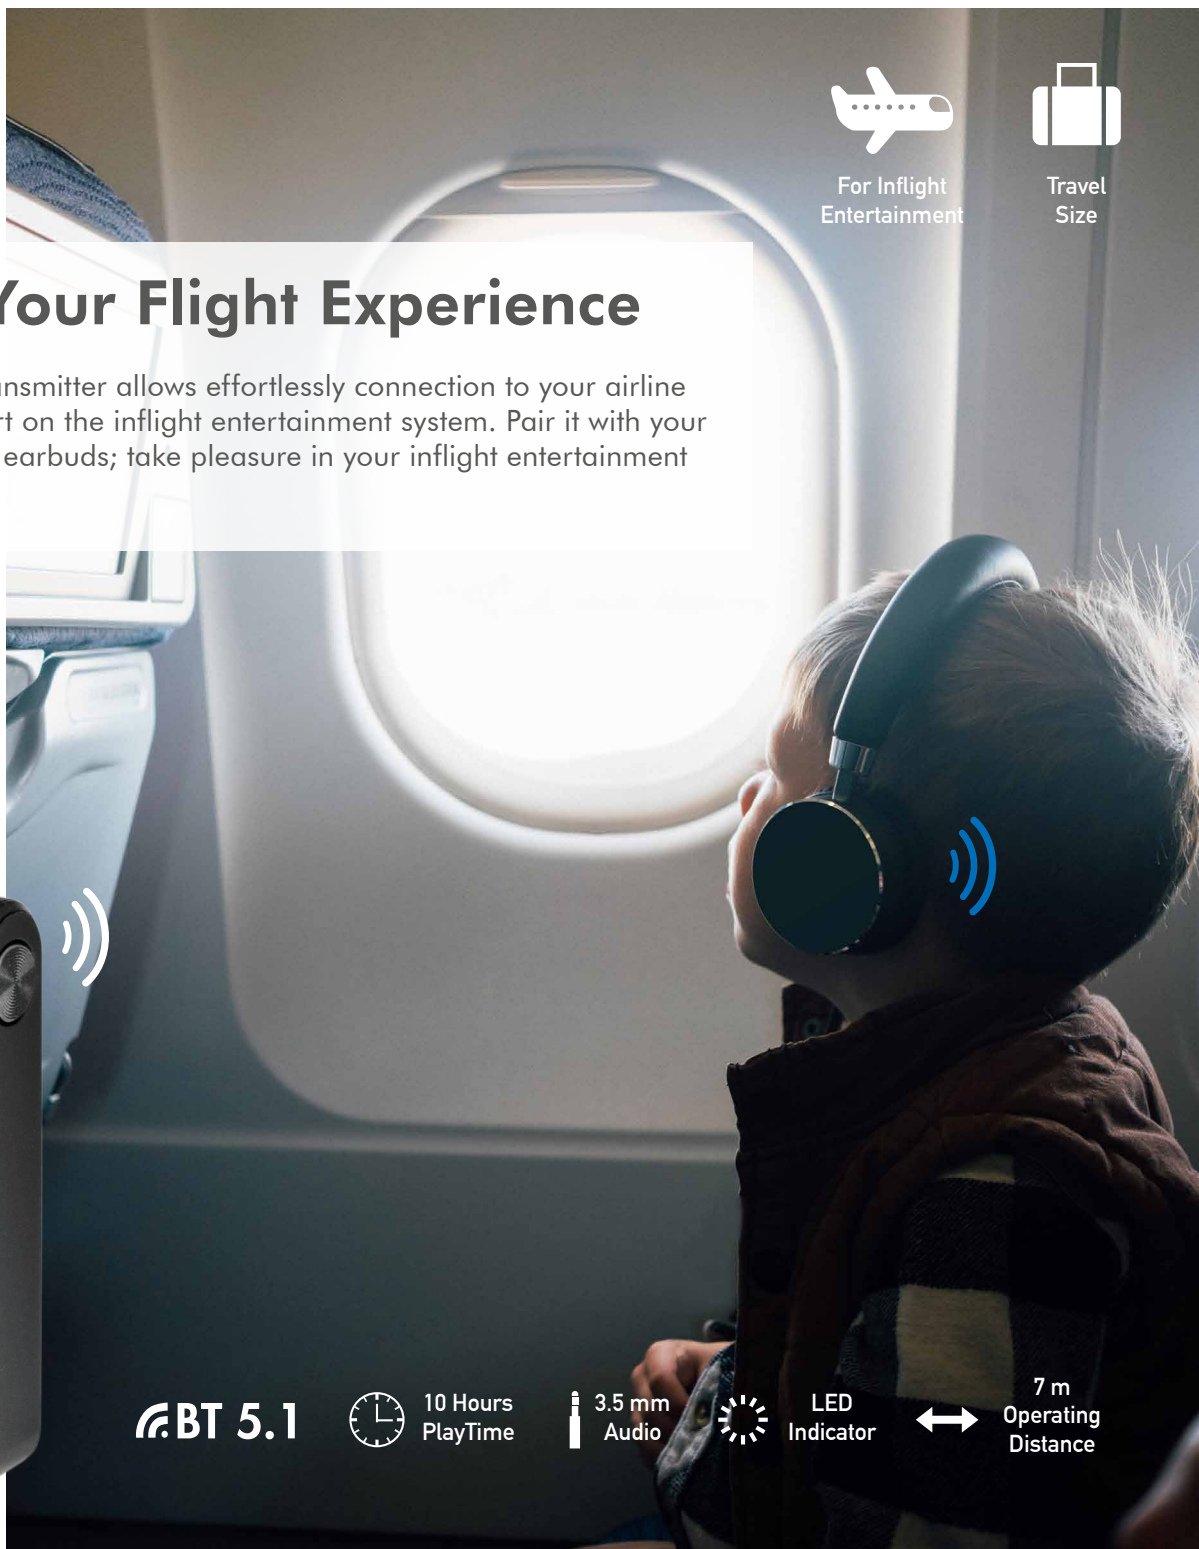

LogiLink®

Wireless Audio Transmitter

Art. No.: BT0061

For Inflight
Entertainment

Travel
Size

Upgrade Your Flight Experience

This Wireless Audio Transmitter allows effortlessly connection to your airline seat or the 3.5 mm port on the inflight entertainment system. Pair it with your BT enabled headset or earbuds; take pleasure in your inflight entertainment wirelessly.

 BT 5.1

 10 Hours
PlayTime

 3.5 mm
Audio

 LED
Indicator

 7 m
Operating
Distance

Never Lose a Connection

Pair your headset faster without dropping the signal; provides a stable and seamless listening experience.

All Day Long

Built-in battery that holds up to 10 hours of power. Makes it a perfect option for you when taking flight, watching late night TV shows, or keeping the entertainment to yourself.

Share with Your Companion

Features an extra AUX output port to simply share music on wired headset with your partner. Great for watching movies or listening to music together whether at home or on airplane.

Versatile Uses

With a compact and portable design, easily convert between a single or dual 3.5 mm plug. Ideal for inflight entertainment, TV, portable gaming, and other gym equipment.