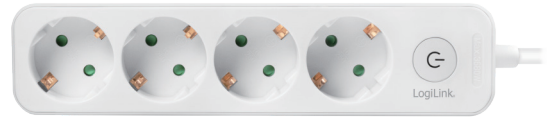

LogiLink®

Power Strip with Switch

Art. No.: LPS244
LPS245
LPS246
LPS247

Multiple outlets for your appliances through a single hub - perfect for indoor use.

 IP20

 Cable Length
1.5m

3 x safety sockets
(German type, CEE 7/3)

Illuminated
on/off button

Power: 250V/16A,
max. 3680 Watt

Cable Specification:
H05VV-F 3G 1.5 mm²

Best Connectivity

RoHS
compliant

*The specifications and pictures are subject to change without prior notice.
*All trade names referenced are the registered trademarks of their respective owners.

Made in China

LogiLink®

Power Strip with Switch

Art. No.: LPS244
LPS245
LPS246
LPS247

LPS244

3-way

4052792057768

LPS245

4-way

4052792057775

LPS246

5-way

4052792057782

LPS247

6-way

4052792057799