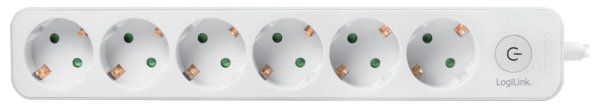

LogiLink®

Power Strip with Switch

Art. No.: LPS244
LPS245
LPS246
LPS247

Multiple outlets for your appliances through a single hub - perfect for indoor use.

 IP20

 Cable Length
1.5m

3 x safety sockets
(German type, CEE 7/3)

Illuminated
on/off button

Power: 250V/16A,
max. 3680 Watt

Cable Specification:
H05VV-F 3G 1.5 mm²

Best Connectivity

RoHS
compliant

*The specifications and pictures are subject to change without prior notice.
*All trade names referenced are the registered trademarks of their respective owners.

Made in China

LogiLink®

Power Strip with Switch

Art. No.: LPS244
LPS245
LPS246
LPS247

LPS244

3-way

4052792057768

LPS245

4-way

4052792057775

LPS246

5-way

4052792057782

LPS247

6-way

4052792057799