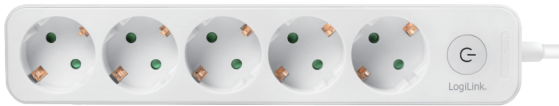

LogiLink®

Power Strip with Switch

Art. No.: LPS244
LPS245
LPS246
LPS247

Multiple outlets for your appliances through a single hub - perfect for indoor use.

 IP20

 Cable Length
1.5m

3 x safety sockets
(German type, CEE 7/3)

Illuminated
on/off button

Power: 250V/16A,
max. 3680 Watt

Cable Specification:
H05VV-F 3G 1.5 mm²

Best Connectivity

RoHS
compliant

*The specifications and pictures are subject to change without prior notice.
*All trade names referenced are the registered trademarks of their respective owners.

Made in China

LogiLink®

Power Strip with Switch

Art. No.: LPS244
LPS245
LPS246
LPS247

LPS244

3-way

4052792057768

LPS245

4-way

4052792057775

LPS246

5-way

4052792057782

LPS247

6-way

4052792057799