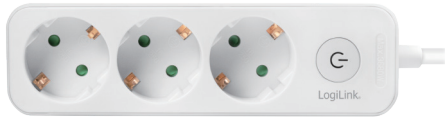

LogiLink®

Power Strip with Switch

Art. No.: LPS244
LPS245
LPS246
LPS247

Multiple outlets for your appliances through a single hub - perfect for indoor use.

 IP20

 Cable Length
1.5m

3 x safety sockets
(German type, CEE 7/3)

Illuminated
on/off button

Power: 250V/16A,
max. 3680 Watt

Cable Specification:
H05VV-F 3G 1.5 mm²

Best Connectivity

RoHS
compliant

*The specifications and pictures are subject to change without prior notice.
*All trade names referenced are the registered trademarks of their respective owners.

Made in China

LogiLink®

Power Strip with Switch

Art. No.: LPS244
LPS245
LPS246
LPS247

LPS244

3-way

4052792057768

LPS245

4-way

4052792057775

LPS246

5-way

4052792057782

LPS247

6-way

4052792057799