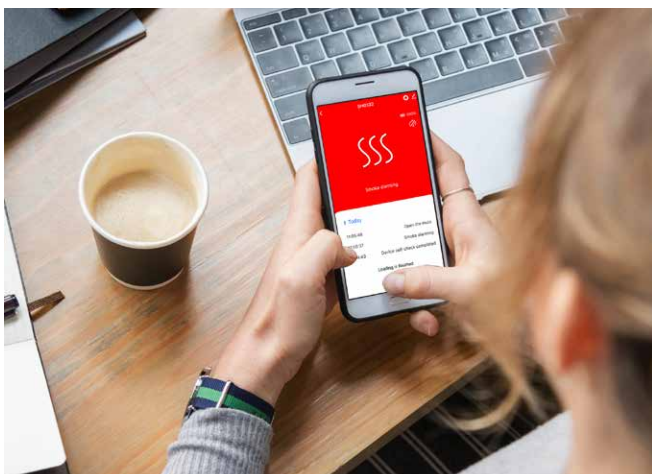

Remote Monitor from Anywhere

Monitor your house from anywhere with your phone via the app, even if you're not at home.