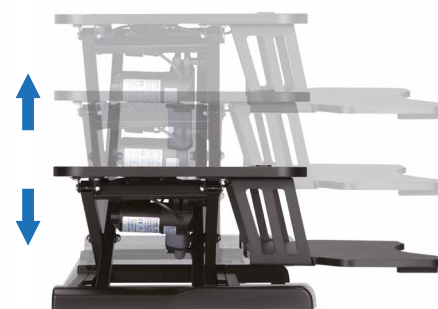

## Electric Sit-Stand Desk Converter with Keyboard Tray

Art. No.: EO0054

EO0054

4 052792 071474

Made in China

**Easy Adjustment with Button Controller**

Adjust the height with a push of button.

**Large Keyboard & Mouse Tray**

Provides comfort for your wrists.

**Tablet/Phone Slot**

Convenient for handsfree viewing.

Under-table power supply

**Strong Motor**

Ensures high stability level.

**X-Lift Structure**

Moving in a straight up and down direction, saving space.

**Never Locked in One Position**

## Specifications:

Material	Particle board & melamine, steel, plastic
Worksurface Size (LxW)	800 x 400 mm, 795 x 300 mm
Worksurface Weight Capacity	20 kg
Keyboard Tray Weight Capacity	2 kg
Height Range	156–480 mm
Height Adjustment	Electric
Power Input	230 V
Dimensions	800 x 615 x 156–480 mm
Color	Black