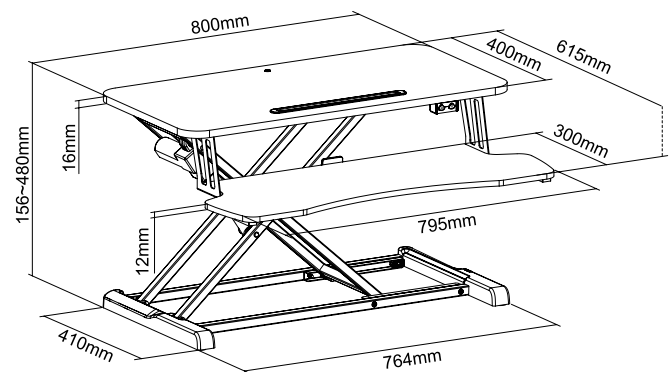

## Specifications:

Material	Particle board & melamine, steel, plastic
Worksurface Size (LxW)	800 x 400 mm, 795 x 300 mm
Worksurface Weight Capacity	20 kg
Keyboard Tray Weight Capacity	2 kg
Height Range	156–480 mm
Height Adjustment	Electric
Power Input	230 V
Dimensions	800 x 615 x 156–480 mm
Color	Black

## Package Contents:

- » 1 x Sit-Stand Desk Converter
- » 1 x Screw Package
- » 1 x User Manual

## Package Information:

- » Packing Dimension: 875 x 233 x 490 mm
- » Packing Weight: 13.3 kg
- » Carton Dimension: 875 x 233 x 490 mm
- » Carton Q'ty: 1 pc
- » Carton Weight: 13.3 kg

\*The specifications and pictures are subject to change without prior notice.  
\*All trade names referenced are the registered trademarks of their respective owners.