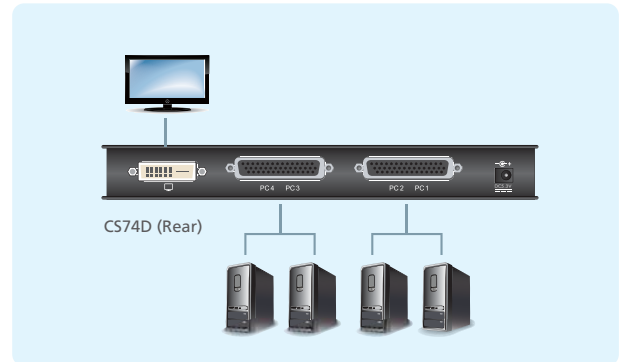

Specification

Function		CS72D	CS74D	
Computer Connections		2	4	
Console Connections		1	1	
Port Selection		Hotkey, Mouse switch, Pushbutton		
Connectors	Console ports	Keyboard Video Mouse	1 x USB Type A Female (Iron) 1 x DVI-D Female (White) 1 x USB Type A Female (Iron)	
	Computer Port 1	KB/ Mouse/ Video/ Speakers	1 x 44-pin Connector Female	
	Computer Port 2	KB/ Mouse/ Video/ Speakers	N/A	
	Power		1 x 44-pin Connector Female	
	LEDs	Selected	2 (Green)	4 (Green)
Pushbuttons		2	4	
Cable Length		1.2 m x 1 (44 pin)	1.2 m x 1, 1.8 m x 1 (44 pin)	
Power Consumption		DC 5.0V, 5.0W	DC 5.3V, 5.3W	
Emulation	KB / Mouse	USB		
Video		1920 x 1200 @60Hz; 1920 x 1080 Full HD		
Scan Interval		3, 5, 10, 20 seconds (5 secs. default)		
Environment	Operation Temperature	0–50°C		
	Storage Temperature	–20–60°C		
	Humidity	0–80% RH, Non-condensing		
Physical Properties	Housing	Metal		
	Weight	0.33 kg	0.51 kg	
	Dimension (L x W x H)	12.50 x 8.20 x 2.50 cm	20.00 x 8.20 x 2.50 cm