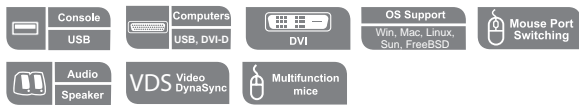

## 2/4-Port USB DVI KVM Switch

- The CS72D / CS74D 2/4-Port USB DVI KVM Switch allows you to control two or four computers using one USB mouse, USB keyboard and Digital Visual Interface (DVI) monitor console. It supports digital video devices, such as flat panel displays, data projectors, plasma displays and digital TVs.

### Features

- Fully compliant with DVI specification (Digital only)
- Supports multi-function and wireless mouse/keyboard
- Audio enabled – full bass response provides a rich experience for 2.1 channel surround sound systems
- Superior video quality – 1920 x 1200@60Hz
- Multiplatform support – Windows, Linux, Mac, FreeBSD and Sun
- HDCP compliant
- Power on detection – if one computer is powered off, the switch will automatically switch to the next powered-on computer
- Video DynaSync™ – exclusive ATEN technology optimizes display resolution and eliminates boot-up display problems
- Computer selection via front panel pushbuttons, hotkeys, and mouse switching function\*
- USB 2.0 mouse port can be used for USB hub and USB peripheral sharing
- Complete keyboard emulation for error-free booting
- Firmware upgradeable
- Non-powered (CS72D only)
- Mac/Sun keyboard support and emulation\*\*