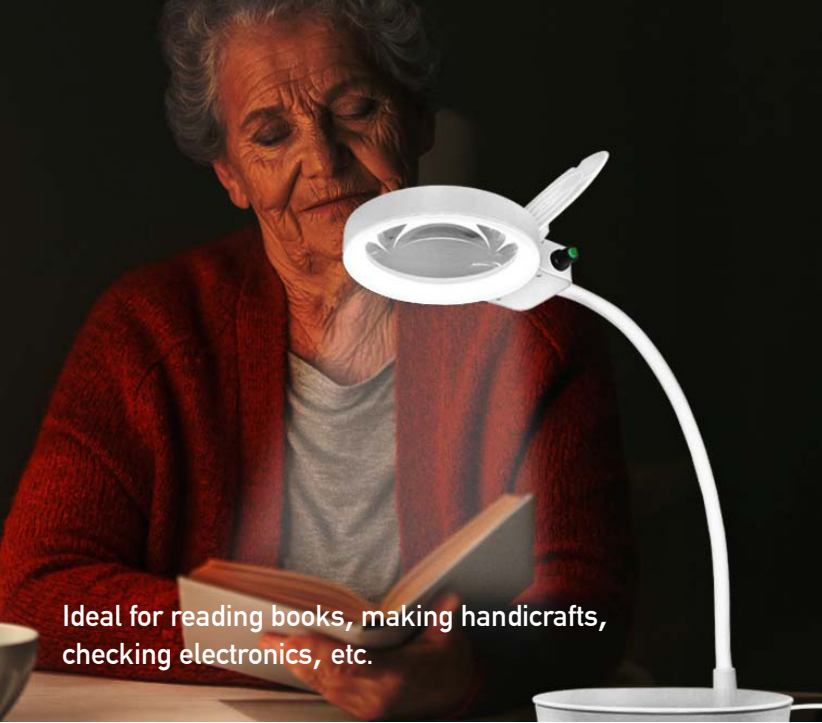

LogiLink®

Desktop Magnifying Glass with Lamp 8/36 Diopter

Art. No.: WZ0067

Free Your Hands While Working/Reading

Powerful magnifying glass with lamp use durable PMMA (acrylic) lens with 3x magnification (8 diopters) and 10x magnification (36 diopters), help you to see tiny details without difficulty. The lens mount can pivot around the support arm to allow viewing from any angle, free both hands to work or read.

USB
Powered

10 cm
Lens

200% / 900%
Enlargement

2.5 W
LED

400
Lumens

Flexible
Arm

*The specifications and pictures are subject to change without prior notice.

*All trade names referenced are the registered trademarks of their respective owners.

Ideal for reading books, making handicrafts, checking electronics, etc.

Stable and reliable light, no flickering, no impairment of vision.

- » The magnifying lamp has a 10 cm clear PMMA (acrylic) lens which is lighter and more durable than glass. Comes with 200% and 900% magnification, making small details easier to see clear.
- » Flexible gooseneck that can be bent to any angle you desired.
- » Flip up lens cover protects magnifier lens from dust and scratches when not in use.