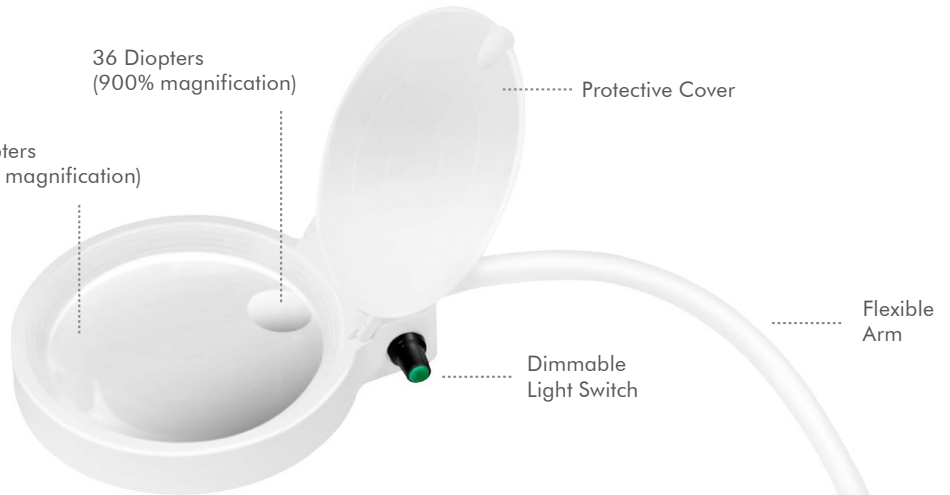

LogiLink®

Desktop Magnifying Glass with Lamp 8/36 Diopter

Art. No.: WZ0067

Free Your Hands While Working/Reading

Powerful magnifying glass with lamp use durable PMMA (acrylic) lens with 3x magnification (8 diopters) and 10x magnification (36 diopters), help you to see tiny details without difficulty. The lens mount can pivot around the support arm to allow viewing from any angle, free both hands to work or read.

USB
Powered

10 cm
Lens

200% / 900%
Enlargement

2.5 W
LED

400
Lumens

Flexible
Arm

*The specifications and pictures are subject to change without prior notice.

*All trade names referenced are the registered trademarks of their respective owners.

Ideal for reading books, making handicrafts, checking electronics, etc.

Stable and reliable light, no flickering, no impairment of vision.

- » The magnifying lamp has a 10 cm clear PMMA (acrylic) lens which is lighter and more durable than glass. Comes with 200% and 900% magnification, making small details easier to see clear.
- » Flexible gooseneck that can be bent to any angle you desired.
- » Flip up lens cover protects magnifier lens from dust and scratches when not in use.

8 Diopters
(200% magnification)

36 Diopters
(900% magnification)

Protective Cover

Dimmable
Light Switch

Flexible
Arm

33 LED (2.5 W)

USB Powered
with 2.5 m Cable

Specifications: