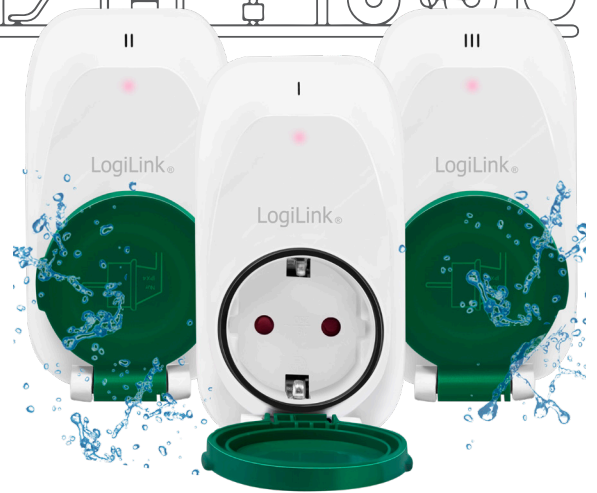

LogiLink®

Outdoor Remote Power Socket Set

3 x Sockets & 1 x Remote Control

Art. No.: EC0008

Seamlessly control your outdoor appliances such as lights, sprinkler systems, and more with a convenient remote control. Perfect for outdoor use.

Simply Plug-and-Play

Just plug it in and get started or synchronize the sockets according to your needs. No need for a Wi-Fi connection, smartphone, or smarthome device.

IP44 Water Resistance

The durable and water resistant in green cover allows for use it in any weather. Great for the garden and patio.

Powerful Signal

Strong RF signal works through doors and walls without interfering with other electronics. It can transmit as far as 30 m.

Easy to Control

Remotely turn your appliances on and off. Ideal for most electronics such as lights, heaters, fans and much more.

3 x Sockets & 1 x Remote Control

Art. No.: EC0008

Specifications:

Voltage	230 V, 50 Hz
Maximum Power	16 A, 3680 W
Remote Control Battery	CR2032 3 V
Remote Frequency	433.92 MHz
Max. Transmission Power	1 mW
Transmission Range	Up to 30 m
Waterproof	IP44
Dimensions	Socket: 57 x 85 x 105 mm Remote Control: 44 x 17 x 78 mm
Weight	Socket: 112 g Remote Control: 30 g