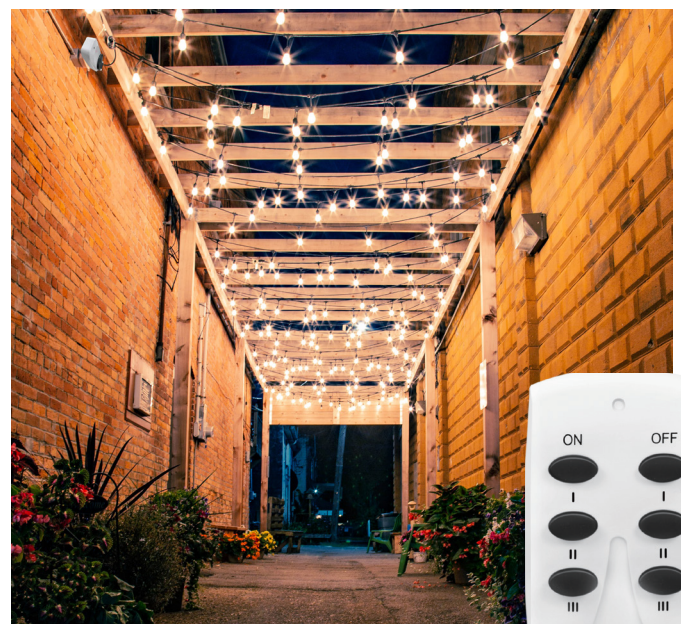

*Do not plug in a row.
*Do not operate under cover.
*Voltage-free only when plug is disconnected.

*The specifications and pictures are subject to change without prior notice.
*All trade names referenced are the registered trademarks of their respective owners.

EC0008

Made in China

Best Connectivity