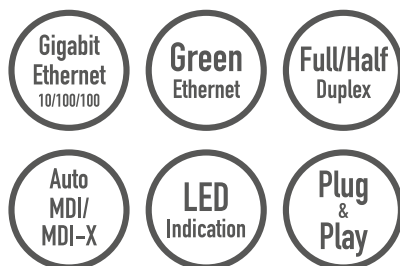

LogiLink®

8-Port Gigabit Ethernet Desktop Switch

Art. No.: NS0117

8-Port Gigabit Ethernet Switch with compact and exquisite metal housing, made for SOHO and small enterprise users. Easy setup, stable performance and high forwarding rate ensures the allocation of bandwidth to each port effectively. The Green Ethernet Technology (IEEE 802.3az) can reduce the energy consumption at both ends of the network connection when the switch is idle.

Features:

- » Eight 10/100/1000 Mbps auto-negotiation RJ45 ports with auto MDI/MDI-X
- » Supports IEEE 802.3x flow control for Full/Half duplex modes
- » Supports low-power energy-saving (EEE), broadcast storm control
- » LED indicators for monitoring port Link/Activity
- » 8K MAC address table and jumbo frame support up to 15 KB
- » Supports IGMP v3 IPTV
- » Easy to use without configuration, plug and play

Specification:

Chipset	EN8851FU
Interface	8 x 10/100/1000 Mbps RJ45 ports
Protocols/Standards	IEEE 802.3, IEEE802.3i, IEEE 802.3u, IEEE 802.3x, IEEE 802.3ab, IEEE 802.3az
MAC Address Table	8K
Buffer Memory	4 MB
Packet Forwarding Rate	11.9 Mpps
Switching Capacity	16 Gbps
Jumbo Frame	15 KB
Statics Protection	Air discharge: 8 kV; Contact discharge: 4 kV
Lighting Protection	Common mode: 2 kV
Security	Storm control, access control
Functions	Green technology, 802.3x flow control, back pressure, IGMPv3
LED Indicator	Link/Activity (Green) & Power (Green)
Power Consumption	2.72 W max.
Power	External power supply (DC 5 V/1 A)
Installation	Desktop mount
Plug & Play	Yes
Casing Material	Metal
Color	Black
Operating Temperature	0–40°C
Operating Humidity	10–90% RH (non-condensing)
Dimensions	15 x 7 x 2.2 cm
Weight	203.5 g

Specification of External Power Supply:

Input Voltage	100–240 V, 50/60 Hz 0.25 A max.
Output Power	5 V/1 A, 5 W
DC Plug	5.5 x 2.1 mm
Dimensions	56 x 28 x 66 mm
Cable Length	1.2 m
Weight	54.5 g

Package Contents: