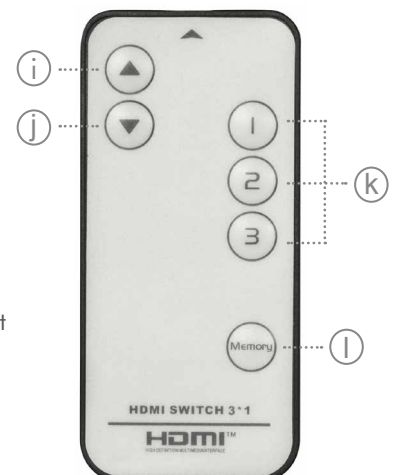

LogiLink®

4K HDMI™ Switch, 3x1 Ports 4K/60 Hz, Remote Control

Art. No.: HD0044

Designed for applications that require the routing of 3 sources to 1 compatible display device. It enables the reliable transmission at video resolutions up to 4K@60 Hz. Features auto and manual switching modes for selection; instantly switching for a smooth video transition between HDMI ports.

Features:

- » Allows up to three HDMI sources to be connected to one HDMI display
- » Supports manual switching, remote switching or automatic switching (Smart function)
- » Resolution up to UHD 4K@60 Hz (YUV 4:4:4) and Full 3D
- » Bandwidth up to 18 Gbps (6 Gbps at 600 MHz per channel)
- » Supports HDCP 2.2
- » Supports DDC, HDR and CEC
- » Supports 36 bit Deep Color (12 bit per channel)
- » Supports LPCM 7.1, Dolby TrueHD and DTS-HD Master Audio™

- (a) Power LED indicator
- (b) HDMI input switch button
- (c) IR signal receiver
- (d) HDMI output LED indicator
- (e) HDMI input 1-3 ports LED indicator
- (f) HDMI input 1-3 ports
- (g) HDMI output port
- (h) DC 5 V input

Specifications:

Input Ports	3x HDMI-A female, 1x DC jack
Output Port	1x HDMI-A female
HDMI Version	2.0
HDCP Version	2.2
HDMI CEC	Yes
HDMI HDR	HDR10, HLG, Dolby Vision, G-SYNC HDR from Nvidia
Output Resolution	480i/60 Hz, 576i/50 Hz, 1080i/50/60 Hz, 480p/60 Hz, 576p/50 Hz, 720p/50/60 Hz, 1080p/24/25/30/50/60 Hz, 4K@24/25/30 Hz, 4K@50/60 Hz
Video Bandwidth	Up to 18 Gbps
3D Supporting	Yes
Input and Output DDC Signal	Yes
Chassis Material	ABS and aluminum
LED Indicator	Yes
IR Remote Support	Yes
Power Consumption	5 W max.
Power Supply	5 V/1 A
Uncompressed Audio	LPCM 7.1
Compressed Audio	DTS-HD Master Audio™, Dolby TrueHD
Operating Temperature	0–70°C
Operating Humidity	10–85% RH (no condensation)
Dimensions	11.8 x 6.5 x 2.6 cm
Weight	110 g