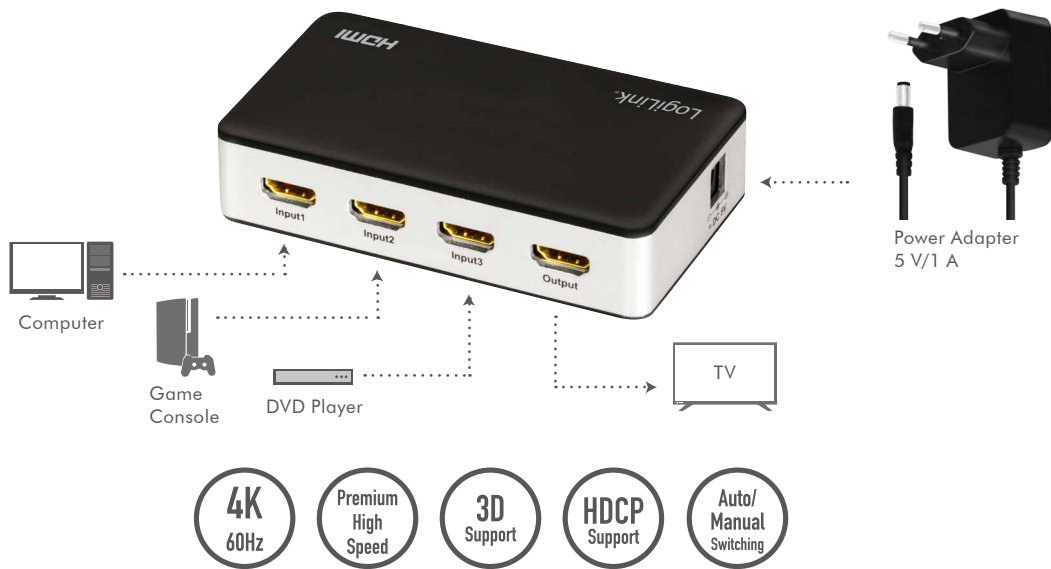

LogiLink®

4K HDMI™ Switch, 3x1 Ports 4K/60 Hz, Remote Control

Art. No.: HD0044

Designed for applications that require the routing of 3 sources to 1 compatible display device. It enables the reliable transmission at video resolutions up to 4K@60 Hz. Features auto and manual switching modes for selection; instantly switching for a smooth video transition between HDMI ports.

Features:

- » Allows up to three HDMI sources to be connected to one HDMI display
- » Supports manual switching, remote switching or automatic switching (Smart function)
- » Resolution up to UHD 4K@60 Hz (YUV 4:4:4) and Full 3D
- » Bandwidth up to 18 Gbps (6 Gbps at 600 MHz per channel)
- » Supports HDCP 2.2
- » Supports DDC, HDR and CEC
- » Supports 36 bit Deep Color (12 bit per channel)
- » Supports LPCM 7.1, Dolby TrueHD and DTS-HD Master Audio™

- (a) Power LED indicator
- (b) HDMI input switch button
- (c) IR signal receiver
- (d) HDMI output LED indicator
- (e) HDMI input 1-3 ports LED indicator
- (f) HDMI input 1-3 ports
- (g) HDMI output port
- (h) DC 5 V input

Specifications:

Input Ports	3x HDMI-A female, 1x DC jack
Output Port	1x HDMI-A female
HDMI Version	2.0
HDCP Version	2.2
HDMI CEC	Yes
HDMI HDR	HDR10, HLG, Dolby Vision, G-SYNC HDR from Nvidia
Output Resolution	480i/60 Hz, 576i/50 Hz, 1080i/50/60 Hz, 480p/60 Hz, 576p/50 Hz, 720p/50/60 Hz, 1080p/24/25/30/50/60 Hz, 4K@24/25/30 Hz, 4K@50/60 Hz
Video Bandwidth	Up to 18 Gbps
3D Supporting	Yes
Input and Output DDC Signal	Yes
Chassis Material	ABS and aluminum
LED Indicator	Yes
IR Remote Support	Yes
Power Consumption	5 W max.
Power Supply	5 V/1 A
Uncompressed Audio	LPCM 7.1
Compressed Audio	DTS-HD Master Audio™, Dolby TrueHD
Operating Temperature	0–70°C
Operating Humidity	10–85% RH (no condensation)
Dimensions	11.8 x 6.5 x 2.6 cm
Weight	110 g