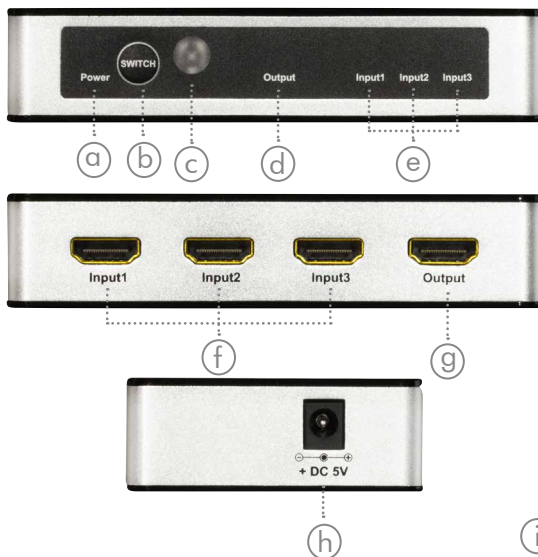

LogiLink®

4K HDMI™ Switch, 3x1 Ports 4K/60 Hz, Remote Control

Art. No.: HD0044

Designed for applications that require the routing of 3 sources to 1 compatible display device. It enables the reliable transmission at video resolutions up to 4K@60 Hz. Features auto and manual switching modes for selection; instantly switching for a smooth video transition between HDMI ports.

Features:

- » Allows up to three HDMI sources to be connected to one HDMI display
- » Supports manual switching, remote switching or automatic switching (Smart function)
- » Resolution up to UHD 4K@60 Hz (YUV 4:4:4) and Full 3D
- » Bandwidth up to 18 Gbps (6 Gbps at 600 MHz per channel)
- » Supports HDCP 2.2
- » Supports DDC, HDR and CEC
- » Supports 36 bit Deep Color (12 bit per channel)
- » Supports LPCM 7.1, Dolby TrueHD and DTS-HD Master Audio™

- (a) Power LED indicator
- (b) HDMI input switch button
- (c) IR signal receiver
- (d) HDMI output LED indicator
- (e) HDMI input 1-3 ports LED indicator
- (f) HDMI input 1-3 ports
- (g) HDMI output port
- (h) DC 5 V input

Specifications:

Input Ports	3x HDMI-A female, 1x DC jack
Output Port	1x HDMI-A female
HDMI Version	2.0
HDCP Version	2.2
HDMI CEC	Yes
HDMI HDR	HDR10, HLG, Dolby Vision, G-SYNC HDR from Nvidia
Output Resolution	480i/60 Hz, 576i/50 Hz, 1080i/50/60 Hz, 480p/60 Hz, 576p/50 Hz, 720p/50/60 Hz, 1080p/24/25/30/50/60 Hz, 4K@24/25/30 Hz, 4K@50/60 Hz
Video Bandwidth	Up to 18 Gbps
3D Supporting	Yes
Input and Output DDC Signal	Yes
Chassis Material	ABS and aluminum
LED Indicator	Yes
IR Remote Support	Yes
Power Consumption	5 W max.
Power Supply	5 V/1 A
Uncompressed Audio	LPCM 7.1
Compressed Audio	DTS-HD Master Audio™, Dolby TrueHD
Operating Temperature	0–70°C
Operating Humidity	10–85% RH (no condensation)
Dimensions	11.8 x 6.5 x 2.6 cm
Weight	110 g