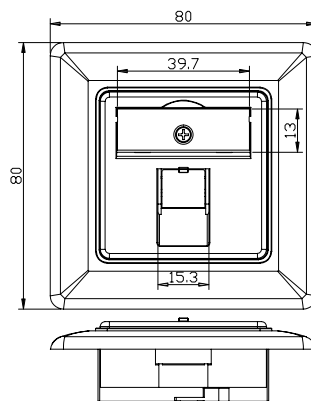

Technical Drawings

NK4053

ACCESSORY:
SCREW 3.5*30--2pcs

Units: mm

www.2direct.de

RoHS
compliant