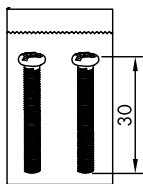

Technical Drawings

NK4053

ACCESSORY:
SCREW 3.5*30--2pcs