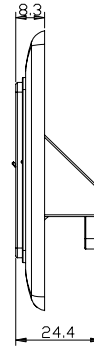

### Technical Features

Flush-mounted Installation

German type (80x80 mm), designed with metal frame

45° downward angled with shutter

RAL9010 Pure White

Art no.	Module	EAN Code
NK4053	1	4052792065084
NK4054	2	4052792065091
NK4055	3	4052792065107

### Technical Drawings

## NK4054

ACCESSORY:  
SCREW 3.5\*30---2pcs

Units: mm

## NK4055

ACCESSORY:  
SCREW 3.5\*30---2pcs

Units: mm