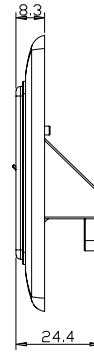

### Technical Features

Flush-mounted Installation

German type (80x80 mm), designed with metal frame

45° downward angled with shutter

RAL9010 Pure White

Art no.	Module	EAN Code
NK4053	1	4052792065084
NK4054	2	4052792065091
NK4055	3	4052792065107

### Technical Drawings

#### NK4053

ACCESSORY:  
SCREW 3.5\*30--2pcs

Units: mm

www.2direct.de

RoHS  
compliant

## NK4054

ACCESSORY:  
SCREW 3.5\*30---2pcs

Units: mm