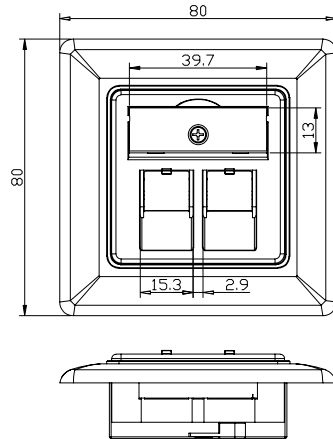

NK4054

ACCESSORY:
SCREW 3.5*30---2pcs

Units: mm