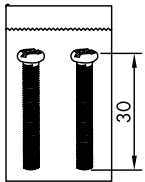

NK4055

ACCESSORY:
SCREW 3.5*30---2pcs