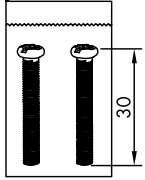

NK4054

ACCESSORY:
SCREW 3.5*30---2pcs