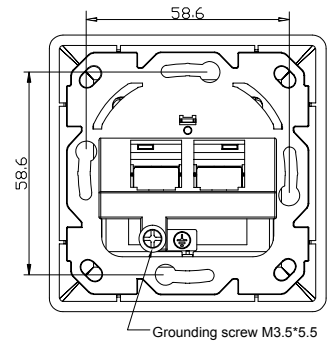

NK4054

ACCESSORY:
SCREW 3.5*30---2pcs

Units: mm