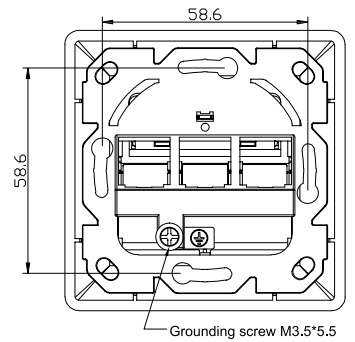

NK4055

ACCESSORY:
SCREW 3.5*30---2pcs

Units: mm