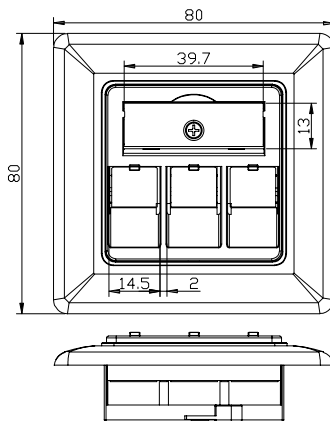

NK4055

ACCESSORY:
SCREW 3.5*30---2pcs

Units: mm