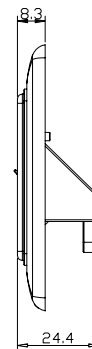

Units: mm

www.2direct.de

RoHS
compliant