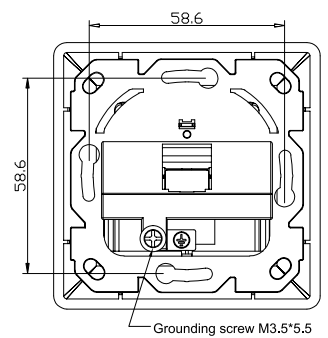

### Technical Features

Flush-mounted Installation

German type (80x80 mm), designed with metal frame

45° downward angled with shutter

RAL9010 Pure White

Art no.	Module	EAN Code
NK4053	1	4052792065084
NK4054	2	4052792065091
NK4055	3	4052792065107

### Technical Drawings

#### NK4053

ACCESSORY:  
SCREW 3.5\*30--2pcs

Units: mm

www.2direct.de

RoHS  
compliant