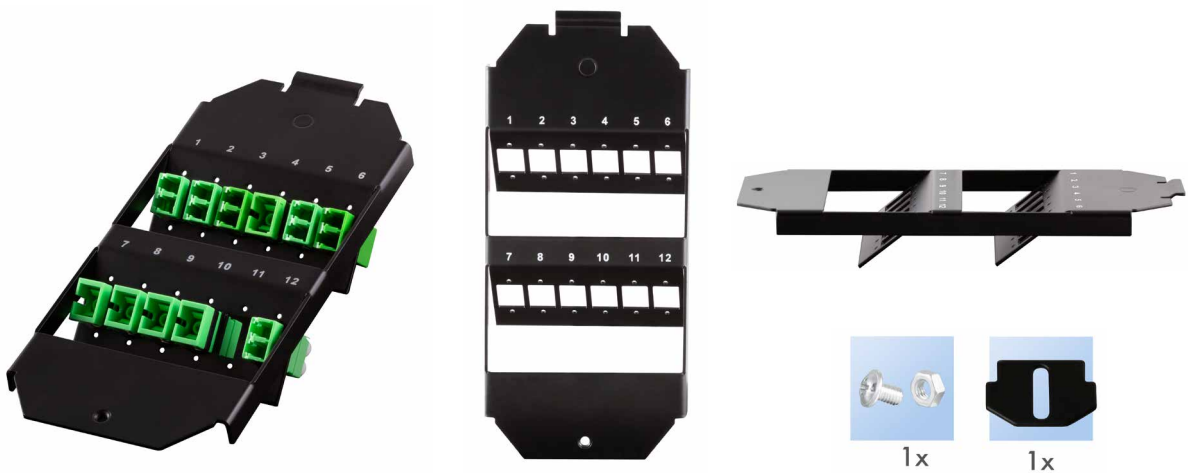

Package Contents

1x Floor Box Insert

1x Screw Set

Packaging Information

Packing Dimension	120 x 195 x 24 mm
Packing Weight	0.125 kg
Carton Dimension	420 x 190 x 190 mm
Carton Q'ty	50 pcs
Carton Weight	7.7 kg

NK4070

Made in China

www.2direct.de

*The specifications and pictures are subject to change without prior notice.
*All trade names referenced are the registered trademarks of their respective owners.