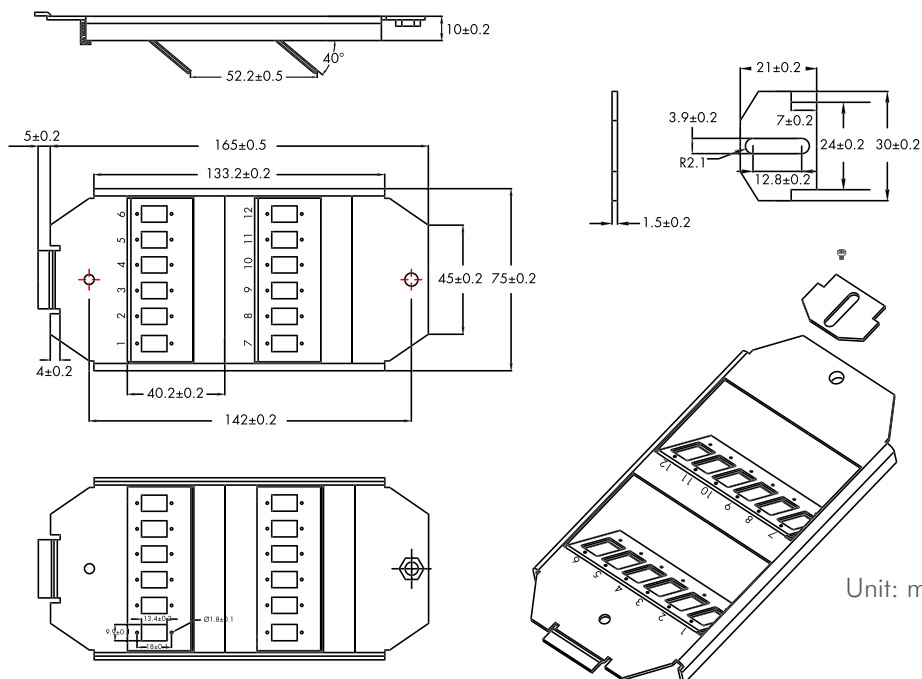

### Technical Features

12 ports floor box insert with 165 mm system

For fiber adapters with or without flange

Material: SPCC 1.5 mm

Color: Black RAL 9005

### Technical Drawing

Unit: mm

NK4070

4 052792 073249

Made in China

[www.2direct.de](http://www.2direct.de)

\*The specifications and pictures are subject to change without prior notice.  
\*All trade names referenced are the registered trademarks of their respective owners.

## Package Contents

1x Floor Box Insert

1x Screw Set

## Packaging Information

Packing Dimension	120 x 195 x 24 mm
Packing Weight	0.125 kg
Carton Dimension	420 x 190 x 190 mm
Carton Q'ty	50 pcs
Carton Weight	7.7 kg

NK4070

Made in China

[www.2direct.de](http://www.2direct.de)