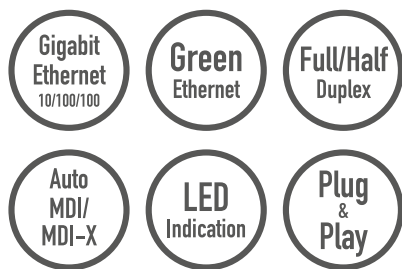

LogiLink®

8-Port Gigabit Ethernet Desktop Switch

Art. No.: NS0115

8-Port Gigabit Ethernet Switch with compact and exquisite design, made for SOHO and small enterprise users. Easy setup, stable performance and high forwarding rate ensures the allocation of bandwidth to each port effectively. The Green Ethernet Technology (IEEE 802.3az) can reduce the energy consumption at both ends of the network connection when the switch is idle.

Features:

- » Eight 10/100/1000 Mbps auto-negotiation RJ45 ports with auto MDI/MDI-X
- » Supports IEEE 802.3x flow control for Full/Half duplex modes
- » Supports low-power energy-saving (EEE), broadcast storm control
- » LED indicators for monitoring port Link/Activity
- » 8K MAC address table and jumbo frame support up to 15 KB
- » Supports IGMP v3 IPTV
- » Easy to use without configuration, plug and play

Specification:

Chipset	EN8851FU
Interface	8 x 10/100/1000 Mbps RJ45 ports
Protocols/Standards	IEEE 802.3, IEEE802.3i, IEEE 802.3u, IEEE 802.3x, IEEE 802.3ab, IEEE 802.3az
MAC Address Table	8K
Buffer Memory	4 MB
Packet Forwarding Rate	11.9 Mpps
Switching Capacity	16 Gbps
Jumbo Frame	15 KB
Statics Protection	Air discharge: 8 kV; Contact discharge: 4 kV
Lighting Protection	Common mode: 2 kV
Security	Storm control, access control
Functions	Green technology, 802.3x flow control, back pressure, IGMPv3
LED Indicator	Link/Activity (Green) & Power (Green)
Power Consumption	2.72 W max.
Power	External power supply (DC 5 V/1 A)
Installation	Desktop mount
Plug & Play	Yes
Casing Material	Plastic
Color	White
Operating Temperature	0–40°C
Operating Humidity	10–90% RH (non-condensing)
Dimensions	13 x 5.2 x 2.1 cm
Weight	70.5 g

Specification of External Power Supply:

Input Voltage	100–240 V, 50/60 Hz 0.25 A max.
Output Power	5 V/1 A, 5 W
DC Plug	5.5 x 2.1 mm
Dimensions	56 x 28 x 66 mm
Cable Length	1.2 m
Weight	54.5 g

Package Contents: