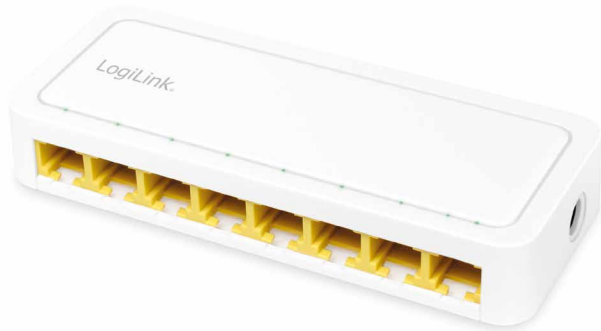

LogiLink®

8-Port Gigabit Ethernet Desktop Switch

Art. No.: NS0115

8-Port Gigabit Ethernet Switch with compact and exquisite design, made for SOHO and small enterprise users. Easy setup, stable performance and high forwarding rate ensures the allocation of bandwidth to each port effectively. The Green Ethernet Technology (IEEE 802.3az) can reduce the energy consumption at both ends of the network connection when the switch is idle.

Features:

- » Eight 10/100/1000 Mbps auto-negotiation RJ45 ports with auto MDI/MDI-X
- » Supports IEEE 802.3x flow control for Full/Half duplex modes
- » Supports low-power energy-saving (EEE), broadcast storm control
- » LED indicators for monitoring port Link/Activity
- » 8K MAC address table and jumbo frame support up to 15 KB
- » Supports IGMP v3 IPTV
- » Easy to use without configuration, plug and play

Specification:

Chipset	EN8851FU
Interface	8 x 10/100/1000 Mbps RJ45 ports
Protocols/Standards	IEEE 802.3, IEEE802.3i, IEEE 802.3u, IEEE 802.3x, IEEE 802.3ab, IEEE 802.3az
MAC Address Table	8K
Buffer Memory	4 MB
Packet Forwarding Rate	11.9 Mpps
Switching Capacity	16 Gbps
Jumbo Frame	15 KB
Statics Protection	Air discharge: 8 kV; Contact discharge: 4 kV
Lighting Protection	Common mode: 2 kV
Security	Storm control, access control
Functions	Green technology, 802.3x flow control, back pressure, IGMPv3
LED Indicator	Link/Activity (Green) & Power (Green)
Power Consumption	2.72 W max.
Power	External power supply (DC 5 V/1 A)
Installation	Desktop mount
Plug & Play	Yes
Casing Material	Plastic
Color	White
Operating Temperature	0–40°C
Operating Humidity	10–90% RH (non-condensing)
Dimensions	13 x 5.2 x 2.1 cm
Weight	70.5 g

Specification of External Power Supply:

Input Voltage	100–240 V, 50/60 Hz 0.25 A max.
Output Power	5 V/1 A, 5 W
DC Plug	5.5 x 2.1 mm
Dimensions	56 x 28 x 66 mm
Cable Length	1.2 m
Weight	54.5 g

Package Contents: