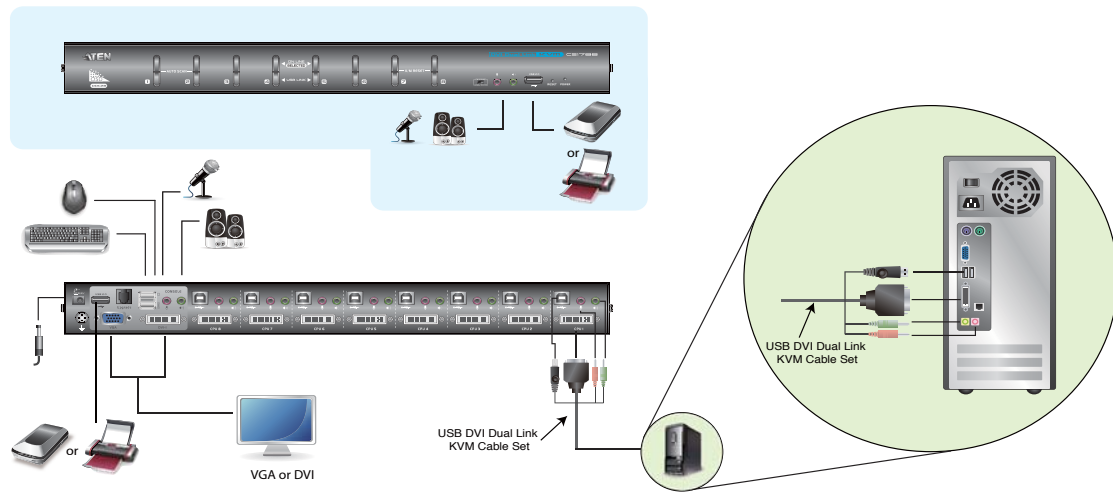

Specification

Function		CS1788	
Computer Connections	Direct	8	
	Max.	512 (via Cascade)	
Port Selection		OSD, Hotkey, Pushbutton	
Connectors	Console Ports	Keyboard	1 x USB Type A Female (Black)
		Video	1 x HDB-15 Female (Blue) / 1 x DVI-I Female (white)
		Mouse	1 x USB Type A Female (Black)
		Speakers	2 x Mini Stereo Jack Female (Green; 1 x front panel, 1 x rear panel)
		Microphone	2 x Mini Stereo Jack Female (Pink; 1 x front panel; 1 x rear panel)
	KVM Ports	KB / Mouse	8 x USB Type B Female (White)
		Video	8 x DVI-I Female (White)
		Speakers	8 x Mini Stereo Jack Female (Green)
		Microphone	8 x Mini Stereo Jack Male (Pink)
	F/W Upgrade		1 x RJ11 Female
Power		1 x DC Jack	
USB 2.0 Hub		2 x USB Type A Female (White; 1 x front panel, 1 x rear panel)	
Switches	Port Selection	8 x Pushbutton	
	Reset	1 x Semi-recessed Pushbutton	
	F/W Upgrade	1 x Slide Switch	
LEDs	USB Link	8 (Green)	
	On Line / Selected	8 (Orange)	
	Power	1 (Dark Green)	
Emulation	Keyboard / Mouse	USB	
Video		DVI Dual Link: 2560 x 1600; VGA: 2048 x 1536	
Scan Interval		1 – 255 Seconds (Default: 5 secs)	
Power Consumption		DC 5.3V, 6.47 W	
Environment	Operating Temp.	0 – 50°C	
	Storage Temp	-20 – 60°C	
	Humidity	0 – 80% RH, Non-condensing	
Physical Properties	Housing	Metal	
	Weight	2.80 kg	
	Dimensions (L x W x H)	43.72 x 16.12 x 4.40 cm	

ATEN International Co., Ltd.

3F., No.125, Sec. 2, Datong Rd., Sijhih District., New Taipei City 221, Taiwan
Phone: 886-2-8692-6789 Fax: 886-2-8692-6767
www.aten.com E-mail: marketing@aten.com

Printed 06/2014 V2.0

© Copyright 2014 ATEN® International Co., Ltd.
ATEN and the ATEN logo are trademarks of ATEN International Co., Ltd.
All rights reserved. All other trademarks are the property of their
respective owners.