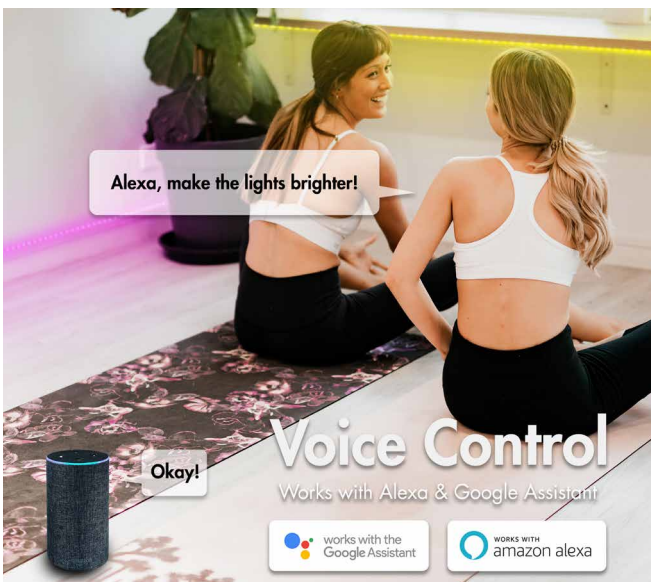

LogiLink®

Wi-Fi Smart RGB LED Strip

Art. No.: SH0126

Build Your Smart Home

Decorate your room with color to match your current mood via free smartphone app using Wi-Fi connection.

App Remote Control

Wi-Fi Smart RGB LED Strip can be controlled through your existing Wi-Fi network via the free *Smart Life* or *Megos Smart Home* app.

Smart Life

Megos Smart Home

Download the free APP from the App Store or Google Play store.

Wi-Fi
2.4 GHz

5 m

LED Strip

400 lm

RGB
Multicolor

Cuttable &
Extendable

IP65

Schedule
& Timer

Schedule Unique Lightings

Preset brightness and color modes to fit your activity or interior.

Endless Possibilities

LED strip can be shortened or extended; and decorate it anywhere with the double sided adhesive on the back.

Remote Control from Anywhere

Control your lighting from anywhere with your phone via the app, even if you're not at home.

Works with Amazon Alexa and Google Home

Manage your lights through voice control to make your life effortless.