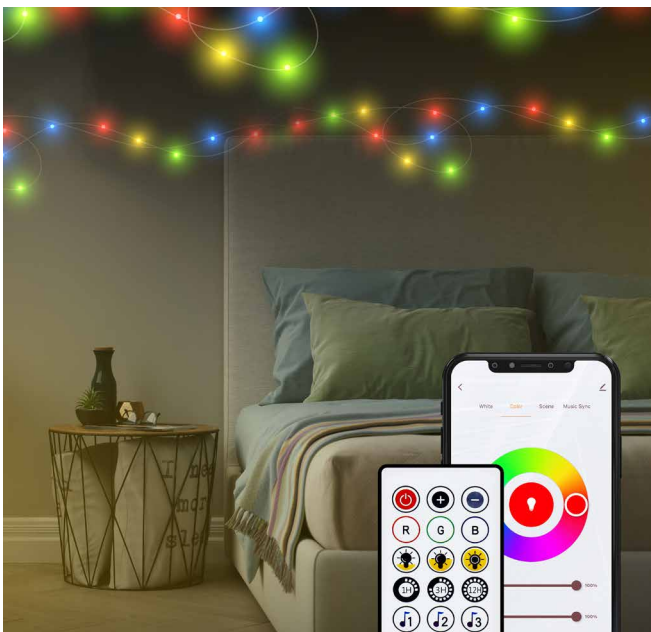

App Remote Control

Wi-Fi Smart RGB String Light can be controlled through your existing Wi-Fi network via the free *Smart Life* or *Megos Smart Home* app.

Smart Life

Megos Smart Home

Download the free APP from the App Store or Google Play store.

Wi-Fi
2.4 GHz

3 m

String Light

RGB
Multicolor

Remote
Control

Cuttable

IP65

Schedule
& Timer

Schedule Unique Lightings

Preset brightness and color modes to fit your activity or interior.

Remote Control from Anywhere

Control your lighting with light control nearby; or with your phone via the app when you're away.

Works with Amazon Alexa and Google Home

Manage your lights through voice control to make your life effortless.

Specifications:

Wireless Standard	IEEE 802.11b/g/n
Wireless Technology	Wi-Fi
Wireless Frequency Range	2,412–2,472 MHz
Max. Transmission Power	31.333 mW
Max. Transmit Antenna Gain	2 dBi
Input Voltage	DC 5 V
Energy Consumption per 1000 Hours	0.48 kWh
Max. Power Consumption	0.48 W
Cuttable	Yes
Mount	Surface mounted
Standby Power	0.5 W
LED Module	SMD 3240
Light Color	RGB multicolor
Number of LEDs Per Meter	10
Rated Luminous Flux	33 lm
Power By	DC 5 V USB
USB Cable Length	1 m
Device Power Input Connection	DC 5.5 x 2.1 mm
Operation Distance (In Open Area)	Up to 8 m
Rated Lifetime of Lamp	25000 hours
Operating Temperature	-20–45°C
Operating Humidity	20–85% RH (non-condensing)
Protection Class	IP65
Material	PVC
String Light Length	3 m
Weight	79 g
System Requirements	Android 5 or above / iOS 11 or above