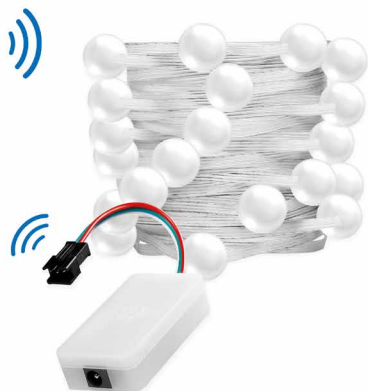

LogiLink®

Wi-Fi Smart RGB String Light with Remote Control

Art. No.: SH0131

Build Your Smart Home

Make your decoration even more glamorous with unlimited color combinations via free smartphone app using Wi-Fi connection.

App Remote Control

Wi-Fi Smart RGB String Light can be controlled through your existing Wi-Fi network via the free *Smart Life* or *Megos Smart Home* app.

Smart Life

Megos Smart Home

Download the free APP from the App Store or Google Play store.

Wi-Fi
2.4 GHz

3 m

String Light

RGB
Multicolor

Remote
Control

Cuttable

IP65

Schedule
& Timer

Works with Amazon Alexa and Google Home

Manage your lights through voice control to make your life effortless.

Specifications:

Wireless Standard	IEEE 802.11b/g/n
Wireless Technology	Wi-Fi
Wireless Frequency Range	2,412–2,472 MHz
Max. Transmission Power	31.333 mW
Max. Transmit Antenna Gain	2 dBi
Input Voltage	DC 5 V
Energy Consumption per 1000 Hours	0.48 kWh
Max. Power Consumption	0.48 W
Cuttable	Yes
Mount	Surface mounted
Standby Power	0.5 W
LED Module	SMD 3240
Light Color	RGB multicolor
Number of LEDs Per Meter	10
Rated Luminous Flux	33 lm
Power By	DC 5 V USB
USB Cable Length	1 m
Device Power Input Connection	DC 5.5 x 2.1 mm
Operation Distance (In Open Area)	Up to 8 m
Rated Lifetime of Lamp	25000 hours
Operating Temperature	-20–45°C
Operating Humidity	20–85% RH (non-condensing)
Protection Class	IP65
Material	PVC
String Light Length	3 m
Weight	79 g
System Requirements	Android 5 or above / iOS 11 or above