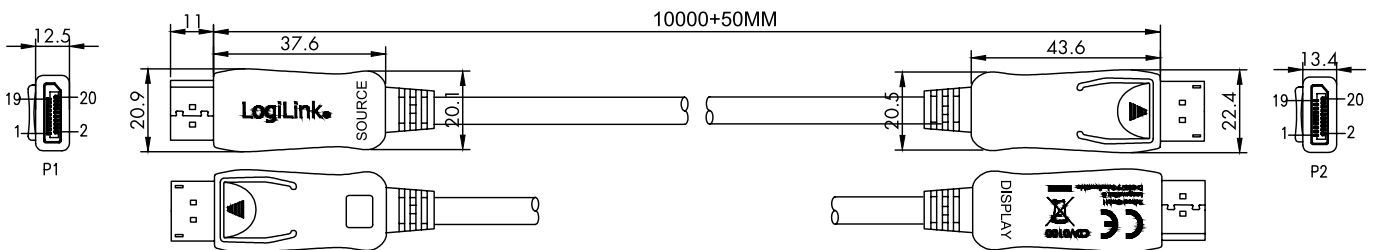

DisplayPort 1.4 with DSC (Display Stream Compression):

Graphics card and monitor must support Display Stream Compression (DSC) to achieve 8K@30/60 Hz, 4K@120Hz, and 2K@240Hz with HDR.

10 m
Cable Length

*The specifications and pictures are subject to change without prior notice.
*All trade names referenced are the registered trademarks of their respective owners.

LogiLink®

8K DisplayPort™ Connection Cable

Active with Amplifier, DP male to DP male

Art. No.: CDV0100

Specifications:

Connection 1	DisplayPort 20pin, male
Connection 2	DisplayPort 20pin, male
Connector Material	Gold-Plated
Max. Resolution	8K@60 Hz
Supported Bandwidth	32.4 Gbps
Cable Length	10 m
Color	Black

Unit:mm

PIN OUT

Package Content:

- » 1x DisplayPort Connection Cable

Package Information:

- » Packing Dimension: 260x260x60 mm
- » Packing Weight: 0.736 kg
- » Carton Dimension: 340x280x280 mm
- » Carton Q'ty: 5 pcs
- » Carton Weight: 4.1 kg