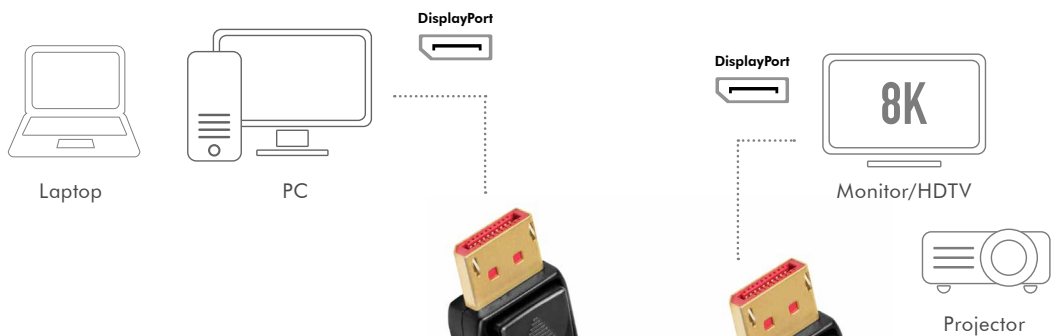

LogiLink®

8K DisplayPort™ Connection Cable

Active with Amplifier, DP male to DP male

Art. No.: CDV0100

Active DisplayPort Connection Cable provides the transmission of 8K Ultra HD resolution video signal from your computer or laptop to a monitor or projector. Features built-in amplifier circuitry which actively boosts the DisplayPort signal with no external power needed.

Features:

- » Stable connection, plug and play. This DisplayPort 1.4 cable supports high resolutions of 8K (7680x4320)@60 Hz, 5K(5120x2880)@60 Hz, 4K(3840x2160)@ 60 Hz/120 Hz/120 Hz/44 Hz, 2K(1080P/1440P)@120 Hz/165 Hz/240 Hz Backwards compatible with DisplayPort 1.3, 1.2, 1.2a, 1.1 and 1.0
- » The total bandwidth of HBR3 connections (High Bit Rate 3) is 32.4 Gbps
- » Supports high refresh rate, DSC (display stream compression), forwarding error correction, HDR meta transport, and error-free audio passage for uncompressed digital audio channels at 7.1, 5.1 and 2
- » With locking latches, gold-plated connection & pins and tinned copper cables ensure excellent durability; provides excellent audio and video quality
- » Active cable with amplifier
- » Connect your DisplayPort equipped desktop/laptop directly to an HDTV, display, monitor and gaming graphics cards with DisplayPort to stream HD audio and video from your computer to your monitor
- » Perfect for games and expansion workstations

LogiLink®

8K DisplayPort™ Connection Cable

Active with Amplifier, DP male to DP male

Art. No.: CDV0100

Specifications:

Connection 1	DisplayPort 20pin, male
Connection 2	DisplayPort 20pin, male
Connector Material	Gold-Plated
Max. Resolution	8K@60 Hz
Supported Bandwidth	32.4 Gbps
Cable Length	10 m
Color	Black

Unit:mm

PIN OUT

Package Content:

- » 1x DisplayPort Connection Cable

Package Information:

- » Packing Dimension: 260x260x60 mm
- » Packing Weight: 0.736 kg
- » Carton Dimension: 340x280x280 mm
- » Carton Q'ty: 5 pcs
- » Carton Weight: 4.1 kg