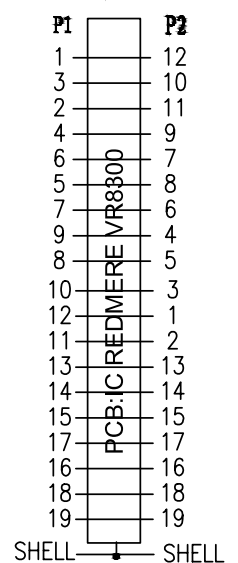

LogiLink®

8K DisplayPort™ Connection Cable

Active with Amplifier, DP male to DP male

Art. No.: CDV0100

Specifications:

Connection 1	DisplayPort 20pin, male
Connection 2	DisplayPort 20pin, male
Connector Material	Gold-Plated
Max. Resolution	8K@60 Hz
Supported Bandwidth	32.4 Gbps
Cable Length	10 m
Color	Black

Unit:mm

PIN OUT

Package Content:

- » 1x DisplayPort Connection Cable

Package Information:

- » Packing Dimension: 260x260x60 mm
- » Packing Weight: 0.736 kg
- » Carton Dimension: 340x280x280 mm
- » Carton Q'ty: 5 pcs
- » Carton Weight: 4.1 kg