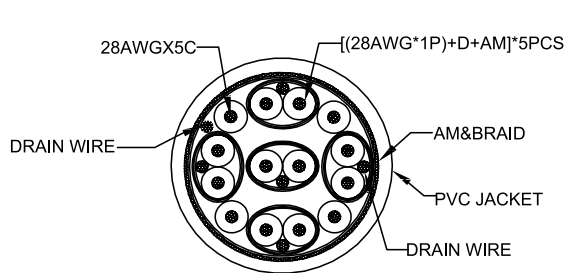

DisplayPort 1.4 with DSC (Display Stream Compression):

Graphics card and monitor must support Display Stream Compression (DSC) to achieve 8K@30/60 Hz, 4K@120Hz, and 2K@240Hz with HDR.

10 m
Cable Length

*The specifications and pictures are subject to change without prior notice.
*All trade names referenced are the registered trademarks of their respective owners.

LogiLink®

8K DisplayPort™ Connection Cable

Active with Amplifier, DP male to DP male

Art. No.: CDV0100

Specifications:

Connection 1	DisplayPort 20pin, male
Connection 2	DisplayPort 20pin, male
Connector Material	Gold-Plated
Max. Resolution	8K@60 Hz
Supported Bandwidth	32.4 Gbps
Cable Length	10 m
Color	Black

Unit:mm

PIN OUT

Package Content:

- » 1x DisplayPort Connection Cable

Package Information:

- » Packing Dimension: 260x260x60 mm
- » Packing Weight: 0.736 kg
- » Carton Dimension: 340x280x280 mm
- » Carton Q'ty: 5 pcs
- » Carton Weight: 4.1 kg