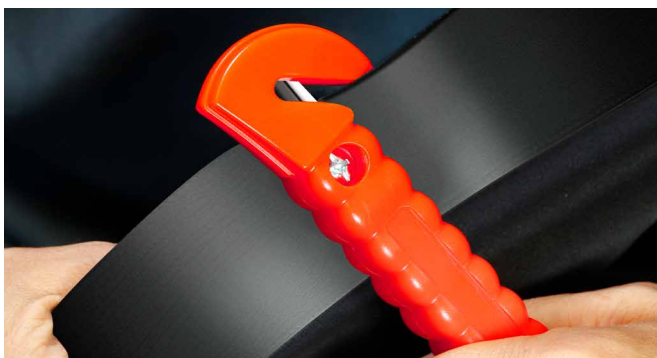

LogiLink®

2-in-1 Emergency Aid Tool

Window Breaker & Belt Cutter

Art. No.: SC0231

Lifesaving Tool for Emergencies

The essential car/truck kit with window breaker and seat belt cutter, Allowing you and the passengers to quickly escape in emergency.

For Car
& Truck

Emergency
Aid Tool

Window
Breaker

Seat Belt
Cutter

Anti-Slip
Handle

Robust
Bracket

2-in-1 Escape Tool

Provide window breakers and a seat belt cutter. Hard, sharp, double-sided tungsten steel tips for fast window breaking in an emergency. And also has a blade to cut the seat belt.

! Important Lifesaving Tip!

Break the nearest side window rather than the windshield or sunroof window, and focus on the four corners of the side window, then kick out the glass with your foot.

Non-Slip Handle

It is comfortable to grip and easy to handle, quickly at your disposal in case of emergency.

Place Within Reach

Compact size, can be installed in the vehicle if required. The mounting bracket does not only to hold the emergency tool firmly, but also easy to take out the emergency tool.