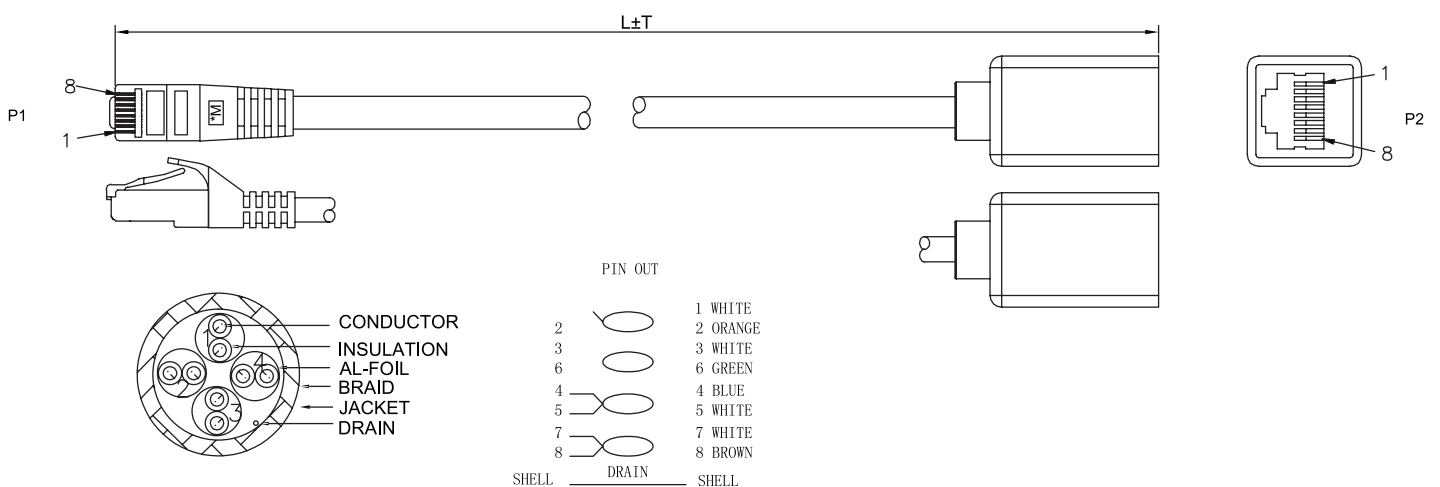

Cat.6A S/FTP Patch Cable Extension

Technical Features

Cat.6A Class EA channel link, 10 G

RJ45 male to RJ45 female, shielded

Cable: S/FTP 4x2xAWG26/7

LSZH, low smoke zero halogen

Color: White

Technical Drawing

Length	White	EAN Code
1 m	CQX031S	4052792067873
2 m	CQX051S	4052792067880
3 m	CQX061S	4052792067897
5 m	CQX071S	4052792067903
10 m	CQX091S	4052792067910

Package Content

1x Cat.6A S/FTP Patch Cable Extension

Packaging Information

Art-No.	Packing Dimension	Packing Weight	Carton Dimension	Carton Q'ty	Carton Weight
CQX031S	200 x 230 x 20 mm	0,05 kg	400 x 300 x 350 mm	200 pcs	12,2 kg
CQX051S	200 x 230 x 25 mm	0,084 kg	400 x 300 x 300 mm	100 pcs	10 kg
CQX061S	200 x 230 x 30 mm	0,117 kg	400 x 300 x 400 mm	100 pcs	13,2 kg
CQX071S	230 x 260 x 40 mm	0,184 kg	400 x 300 x 300 mm	50 pcs	10,8 kg
CQX091S	230 x 260 x 55 mm	0,35 kg	400 x 300 x 300 mm	30 pcs	11,4 kg