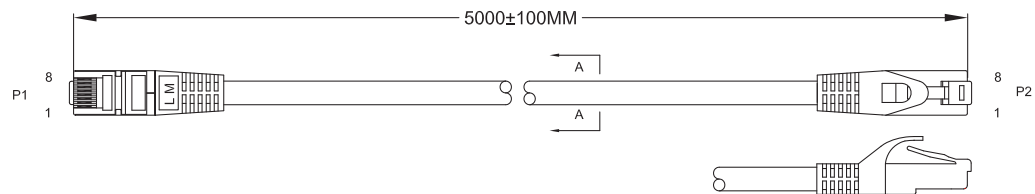

Cat.5e SF/UTP Patch Cable

1000Mbps, shielded

Part No.: CPB1105

Easy wired internet connection in home, office and hotel rooms.

Features:

- » Cat.5e Patch Cable SF/UTP 26AWG
- » 2 x RJ45 shielded plug
- » PVC jacked, OD= 5.6±0.2mm
- » ISO/IEC 11801, EN50173 verified
- » Cable Length: 5M

Package Contents:

- » 1 x Cat.5e SF/UTP Patch Cable

Package Informations:

- » Packing Dimension: 90 x 240 x 50mm
- » Packing Weight: 0.14kg
- » Carton Dimension: 470 x 335 x 290mm
- » Carton Q'ty: 30pcs
- » Carton Weight: 4.9kg