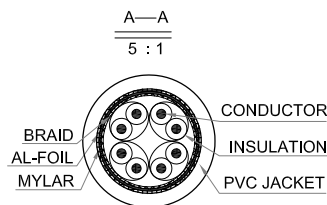

Cat.5e SF/UTP Patch Cable

1000Mbps, shielded

Part No.: CPB1105

Easy wired internet connection in home, office and hotel rooms.

Features:

- » Cat.5e Patch Cable SF/UTP 26AWG
- » 2 x RJ45 shielded plug
- » PVC jacked, OD= 5.6±0.2mm
- » ISO/IEC 11801, EN50173 verified
- » Cable Length: 5M

Package Contents:

- » 1 x Cat.5e SF/UTP Patch Cable

Package Informations:

- » Packing Dimension: 90 x 240 x 50mm
- » Packing Weight: 0.14kg
- » Carton Dimension: 470 x 335 x 290mm
- » Carton Q'ty: 30pcs
- » Carton Weight: 4.9kg