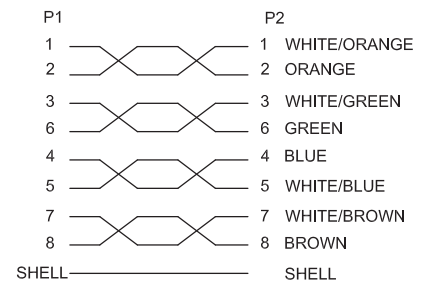

Cat.5e SF/UTP Patch Cable

1000Mbps, shielded

Part No.: CPB1105

Easy wired internet connection in home, office and hotel rooms.

Features:

- » Cat.5e Patch Cable SF/UTP 26AWG
- » 2 x RJ45 shielded plug
- » PVC jacked, OD= 5.6±0.2mm
- » ISO/IEC 11801, EN50173 verified
- » Cable Length: 5M

Package Contents:

- » 1 x Cat.5e SF/UTP Patch Cable

Package Informations:

- » Packing Dimension: 90 x 240 x 50mm
- » Packing Weight: 0.14kg
- » Carton Dimension: 470 x 335 x 290mm
- » Carton Q'ty: 30pcs
- » Carton Weight: 4.9kg