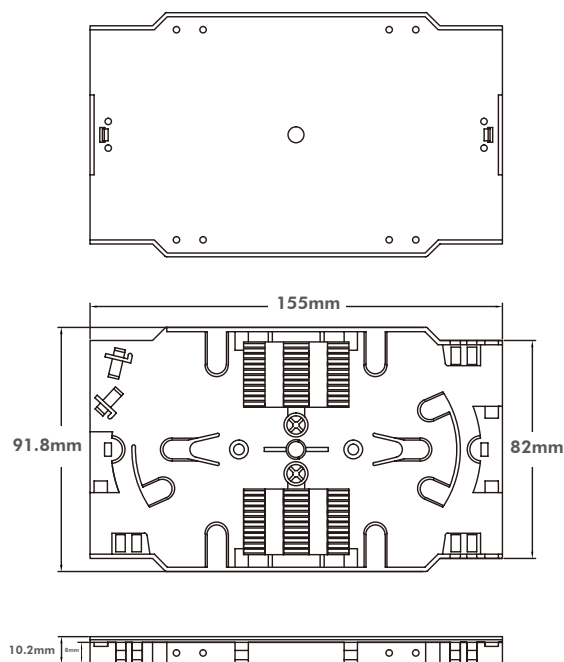

Fiber Splice Cassette with 24 Core Splice Holder

Art no.: FB3001

Technical Features

24-core splice cassette (2 x 12)

For maximum 24 crimp splices

Solid plastic housing

Included tray, lid and two 12 core holders

Color: White RAL 9003

Technical Drawings

Unit: mm

FB3001

4 052792 040289

Made in China

www.2direct.de

*The specifications and pictures are subject to change without prior notice.
*All trade names referenced are the registered trademarks of their respective owners.

Package Content

Fiber Splice Cassette with 24 Core Splice Holder x 1

Packaging Information

Packing Dimension	160 x 100 x 10 mm
Packing Weight	0.07 kg
Carton Dimension	500 x 300 x 190 mm
Carton Q'ty	200 pcs
Carton Weight	13 kg