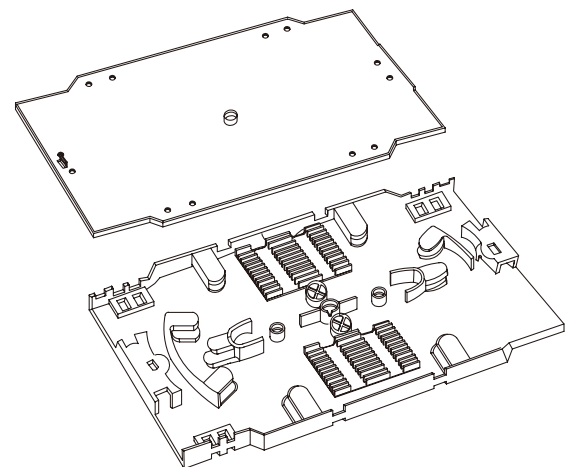

Fiber Splice Cassette with 24 Core Splice Holder

Art no.: FB3001

Technical Features

24-core splice cassette (2 x 12)

For maximum 24 crimp splices

Solid plastic housing

Included tray, lid and two 12 core holders

Color: White RAL 9003

Technical Drawings

Unit: mm

FB3001

4 052792 040289

Made in China

www.2direct.de

*The specifications and pictures are subject to change without prior notice.
*All trade names referenced are the registered trademarks of their respective owners.

Package Content

Fiber Splice Cassette with 24 Core Splice Holder x 1

Packaging Information

Packing Dimension	160 x 100 x 10 mm
Packing Weight	0.07 kg
Carton Dimension	500 x 300 x 190 mm
Carton Q'ty	200 pcs
Carton Weight	13 kg