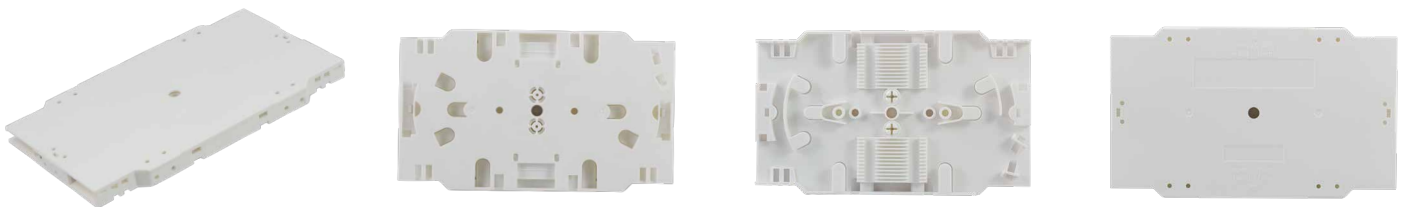

Fiber Splice Cassette with 24 Core Splice Holder

Art no.: FB3001

Technical Features

24-core splice cassette (2 x 12)

For maximum 24 crimp splices

Solid plastic housing

Included tray, lid and two 12 core holders

Color: White RAL 9003

Technical Drawings

Unit: mm

FB3001

4 052792 040289

Made in China

www.2direct.de

*The specifications and pictures are subject to change without prior notice.
*All trade names referenced are the registered trademarks of their respective owners.

Package Content

Fiber Splice Cassette with 24 Core Splice Holder x 1

Packaging Information

Packing Dimension	160 x 100 x 10 mm
Packing Weight	0.07 kg
Carton Dimension	500 x 300 x 190 mm
Carton Q'ty	200 pcs
Carton Weight	13 kg