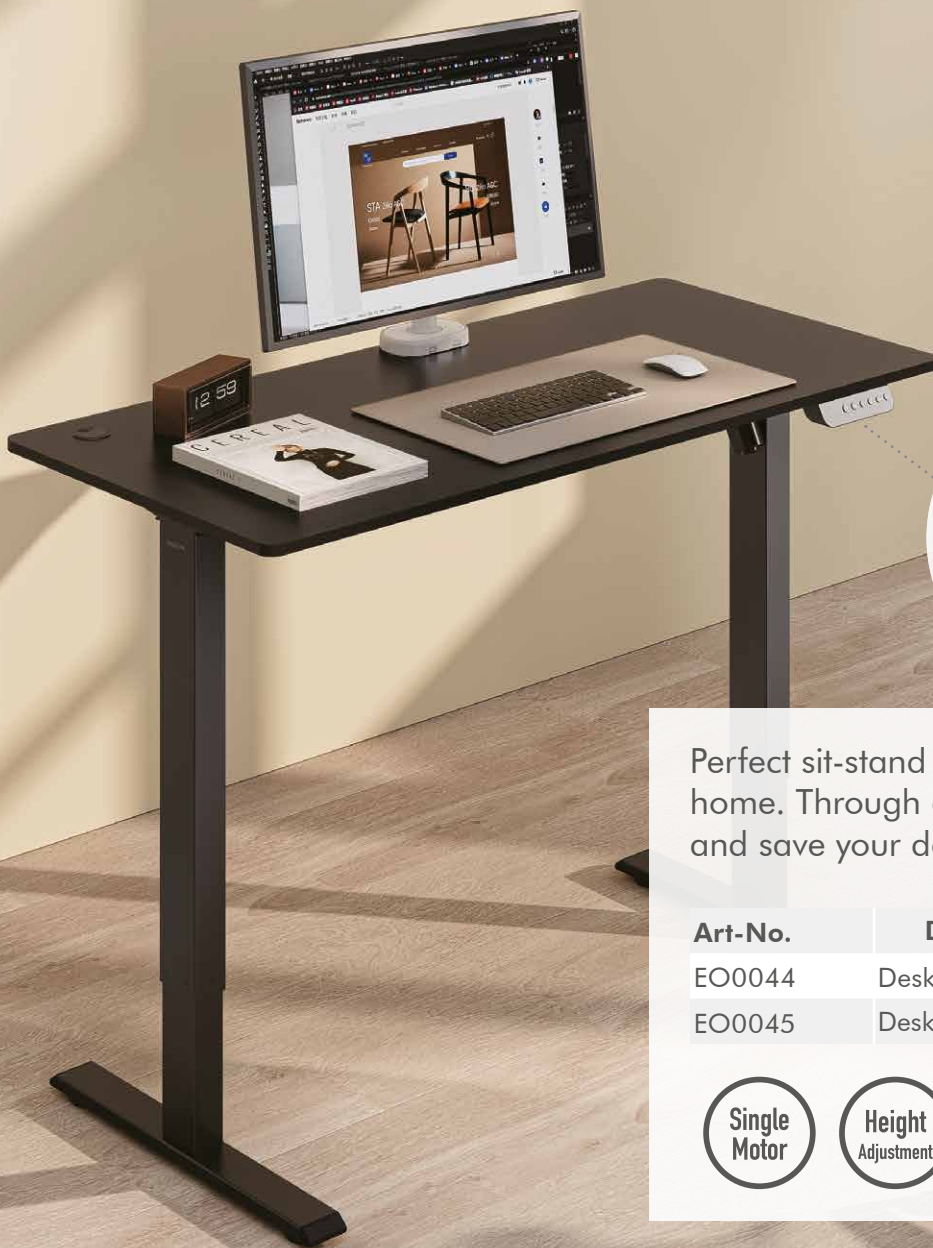

## Electrically Adjustable Sit-Stand Desk

Art. No.: EO0044  
EO0045

Perfect sit-stand desk for office, school and home. Through digital control panel to adjust and save your desired height.

Art-No.	Description	EAN Code
EO0044	Desk frame only	4052792070378
EO0045	Desktop included	4052792070385

Adjustable feet level and adapt to most floor surface.

### Digital LED Memory Controller

Customizable settings to your desired heights.

Effortlessly switch between sitting and standing position.

\*The specifications and pictures are subject to change without prior notice.  
\*All trade names referenced are the registered trademarks of their respective owners.

## Specifications:

Art. No.	EO0044	EO0045
Motor Quantity	1	1
Material	Steel, aluminum, plastic	Particle board & melamine, steel, plastic, aluminum
Desktop Size	Suggested Size: (1200–1500) x (600–800) mm	1200 x 600 mm
Tabletop Thickness	≥ 15 mm	15 mm
Weight Capacity	80 kg	70 kg
Height Range	700–1120 mm	720–1140 mm
Column Segments	Two stage column	Two stage column
Frame Color	Matte Black	Matte Black
Adjustable Feet Pad	Yes	Yes
Power Input	230 V	230 V
Power Cable Length	1.8 m	1.8 m
Max. Speed	16 mm/s	16 mm/s
Controller Type	Button control panel	Button control panel
Operating Temperature	-5–40°C	-5–40°C
Dimensions	1122 x 580 x 700–1120 mm	1200 x 600 x 720–1140 mm