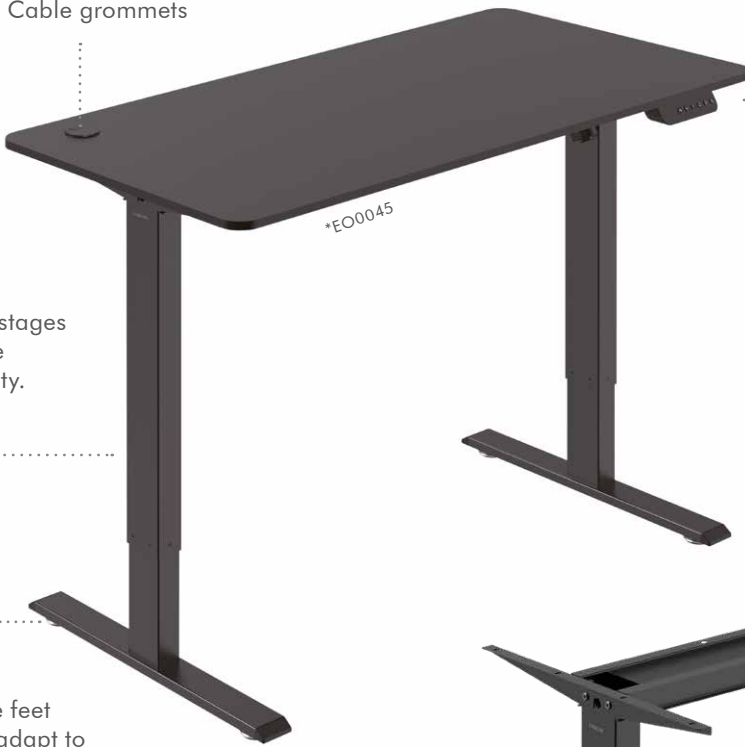

## Electrically Adjustable Sit-Stand Desk

Art. No.: EO0044  
EO0045

Perfect sit-stand desk for office, school and home. Through digital control panel to adjust and save your desired height.

Art-No.	Description	EAN Code
EO0044	Desk frame only	4052792070378
EO0045	Desktop included	4052792070385

\*The specifications and pictures are subject to change without prior notice.  
\*All trade names referenced are the registered trademarks of their respective owners.

Made in China

Cable grommets

2 column stages offer more adjustability.

Adjustable feet level and adapt to most floor surface.

## Specifications:

Art. No.	EO0044	EO0045
Motor Quantity	1	1
Material	Steel, aluminum, plastic	Particle board & melamine, steel, plastic, aluminum
Desktop Size	Suggested Size: (1200–1500) x (600–800) mm	1200 x 600 mm
Tabletop Thickness	≥ 15 mm	15 mm
Weight Capacity	80 kg	70 kg
Height Range	700–1120 mm	720–1140 mm
Column Segments	Two stage column	Two stage column
Frame Color	Matte Black	Matte Black
Adjustable Feet Pad	Yes	Yes
Power Input	230 V	230 V
Power Cable Length	1.8 m	1.8 m
Max. Speed	16 mm/s	16 mm/s
Controller Type	Button control panel	Button control panel
Operating Temperature	-5–40°C	-5–40°C
Dimensions	1122 x 580 x 700–1120 mm	1200 x 600 x 720–1140 mm