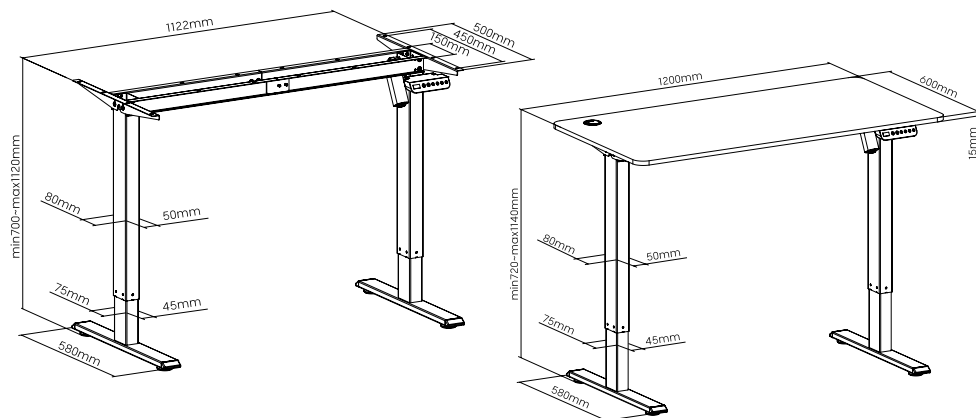

## Specifications:

Art. No.	EO0044	EO0045
Motor Quantity	1	1
Material	Steel, aluminum, plastic	Particle board & melamine, steel, plastic, aluminum
Desktop Size	Suggested Size: (1200–1500) x (600–800) mm	1200 x 600 mm
Tabletop Thickness	≥ 15 mm	15 mm
Weight Capacity	80 kg	70 kg
Height Range	700–1120 mm	720–1140 mm
Column Segments	Two stage column	Two stage column
Frame Color	Matte Black	Matte Black
Adjustable Feet Pad	Yes	Yes
Power Input	230 V	230 V
Power Cable Length	1.8 m	1.8 m
Max. Speed	16 mm/s	16 mm/s
Controller Type	Button control panel	Button control panel
Operating Temperature	-5–40°C	-5–40°C
Dimensions	1122 x 580 x 700–1120 mm	1200 x 600 x 720–1140 mm