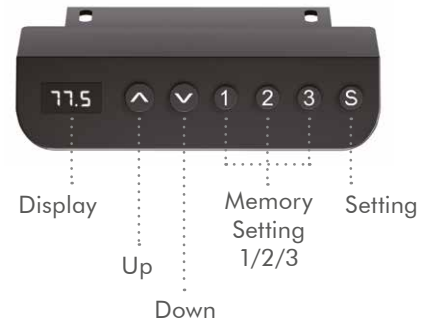

Digital LED Memory Controller

Customizable settings to your desired heights.