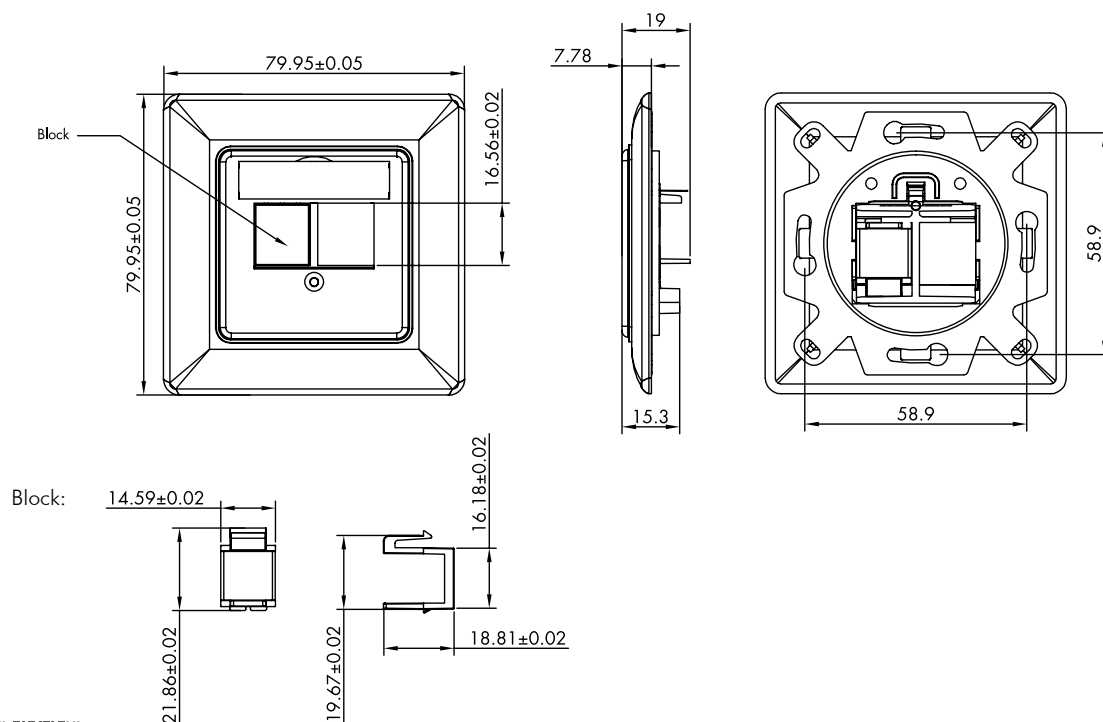

Technical Drawing

NK4059

4 052792 069099

Made in China

www.2direct.de

* The specifications and pictures are subject to change without notice.
* All trade names referenced are the registered trademarks of their respective owners.