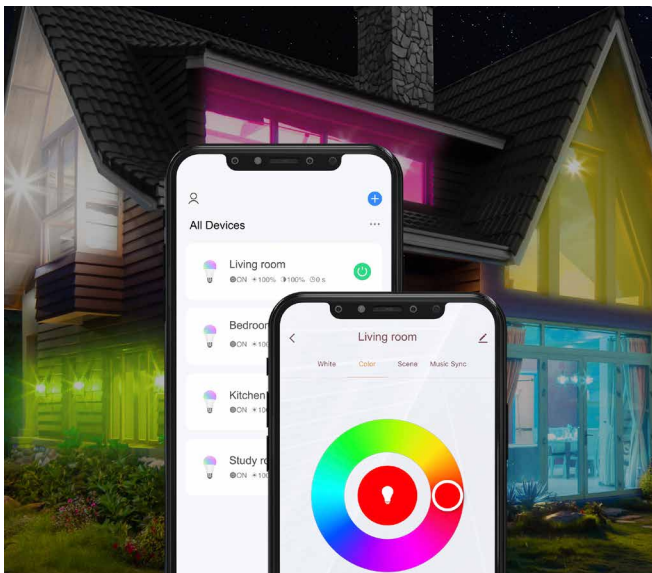

LogiLink®

Wi-Fi LED Spot

Art. No.: SH0118

Build Your Smart Home

Change the room color to match your current mood via free smartphone app using Wi-Fi connection.

App Remote Control

Wi-Fi LED Spot can be controlled through your existing Wi-Fi network via the free *Smart Life* or *Megos Smart Home* app.

Smart Life

Megos Smart Home

Download the free APP from the App Store or Google Play store.

Wi-Fi
2.4 GHz

GU10

330 lm

RGB &
3000-6500 K

4.2 W

Schedule
& Timer

Schedule Unique Lightings

Preset brightness and color modes to fit your activity or interior.

Remote Control from Anywhere

Control your lighting from anywhere with your phone via the app, even if you're not at home.

Works with Amazon Alexa and Google Home

Manage your lights through voice control to make your life effortless.

Specifications:

Wireless Standard	IEEE 802.11b/g/n
Wireless Technology	Wi-Fi
Wireless Frequency Range	2,412–2,472 MHz
Max. Transmission Power	49.204 mW
Max. Transmit Antenna Gain	2 dBi
Input Voltage	AC 230 V, 50 Hz
Energy Consumption per 1000 Hours	5 kWh
Max. Power Consumption	4.2 W
Color Rendering Index (Ra)	>80 Ra
Light Source	LED
Light Color	Warm to cool white & RGB
Color Temperature	3000–6500K
Rated Luminous Flux	330 lm
Lamp Shape	PAR16
Lamp Cap Type	GU10
Beam Angle	98.3°
Wattage Equivalent	40 W
Dimmable	Yes
Number of Switching Cycles	50000 switching cycles
Rated Lifetime of Lamp	25000 hours
Operation Distance (In Open Area)	Up to 45 m
Operating Temperature	-20–45°C
Operating Humidity	20–85% RH (non-condensing)
Protection Class	IP20
Material	Aluminum + PC
Color	Silver
Dimensions	Ø5 x 6 cm
Weight	47 g
System Requirements	Android 5 or above / iOS 11 or above