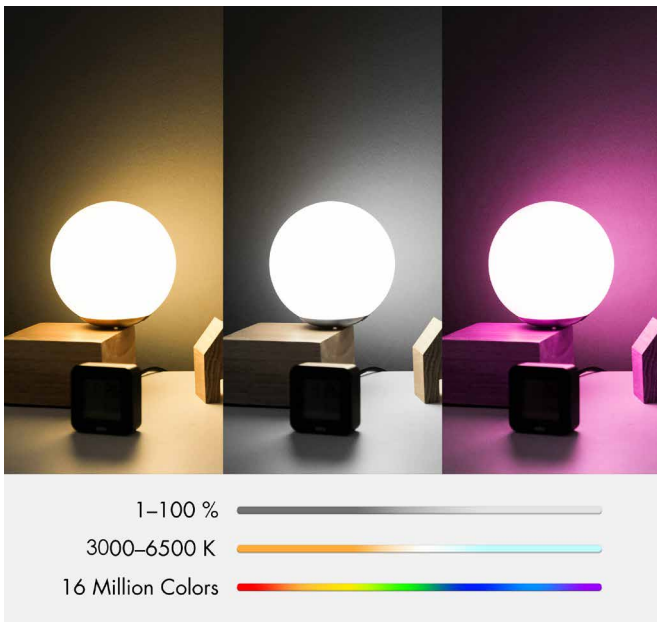

Schedule Unique Lightings

Preset brightness and color modes to fit your activity or interior.