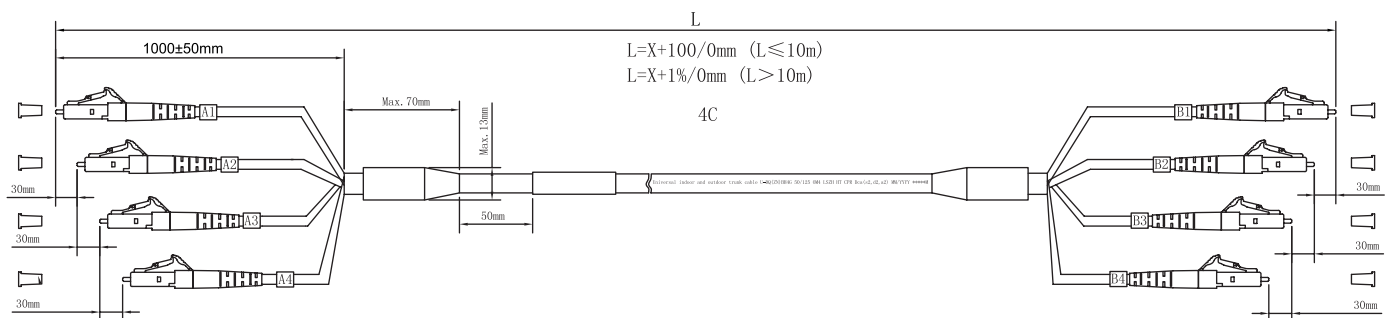

## Fiber Trunk Cable U-DQ(ZN)BH CPR Dca

### Technical Features

LC/UPC to LC/UPC

4 cores OM4

Multimode 50/125μ

LSZH, black, Ø6 mm

LC MM simplex connector with clip, Erika violet

Flame retardant and halogen-free, Dca-s2, d0, a1

Compliant with EN 50575:2014+A1:2016

### Technical Drawings

Pull ring with braided net on both ends:

Test Grade Designation: Each to		Reference
Grade IL/RL	Standard	
Insertion Loss (IL)	≤0.3dB	IEC 61300-3-4
Return Loss(RL)	≥30dB	IEC 61300-3-6
Test Wavelength	850nm	Multi-mode
End face inspection	×400	

Length	LC/UPC-LC/UPC	EAN Code	Length	LC/UPC-LC/UPC	EAN Code
10 m	FT1U010	4052792066982	80 m	FT1U080	4052792067064
15 m	FT1U015	4052792066999	100 m	FT1U100	4052792067071
20 m	FT1U020	4052792067002	120 m	FT1U120	4052792067088
30 m	FT1U030	4052792067019	140 m	FT1U140	4052792067095
40 m	FT1U040	4052792067026	160 m	FT1U160	4052792067101
50 m	FT1U050	4052792067033	180 m	FT1U180	4052792067118
60 m	FT1U060	4052792067040	200 m	FT1U200	4052792067125
70 m	FT1U070	4052792067057			