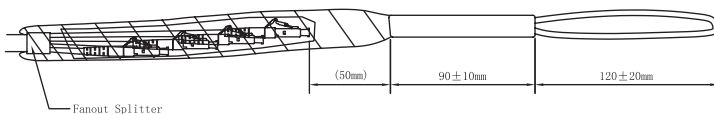

### Technical Features

LC/UPC to LC/UPC

4 cores OM4

Multimode 50/125μ

LSZH, black, Ø6 mm

LC MM simplex connector with clip, Erika violet

Flame retardant and halogen-free, Dca-s2, d0, a1

Compliant with EN 50575:2014+A1:2016

### Technical Drawings

Pull ring with braided net on both ends:

Test Grade Designation: Each to		Reference
Grade IL/RL	Standard	
Insertion Loss (IL)	≤0.3dB	IEC 61300-3-4
Return Loss(RL)	≥30dB	IEC 61300-3-6
Test Wavelength	850nm	Multi-mode
End face inspection	×400	

Length	LC/UPC-LC/UPC	EAN Code	Length	LC/UPC-LC/UPC	EAN Code
10 m	FT1U010	4052792066982	80 m	FT1U080	4052792067064
15 m	FT1U015	4052792066999	100 m	FT1U100	4052792067071
20 m	FT1U020	4052792067002	120 m	FT1U120	4052792067088
30 m	FT1U030	4052792067019	140 m	FT1U140	4052792067095
40 m	FT1U040	4052792067026	160 m	FT1U160	4052792067101
50 m	FT1U050	4052792067033	180 m	FT1U180	4052792067118
60 m	FT1U060	4052792067040	200 m	FT1U200	4052792067125
70 m	FT1U070	4052792067057			