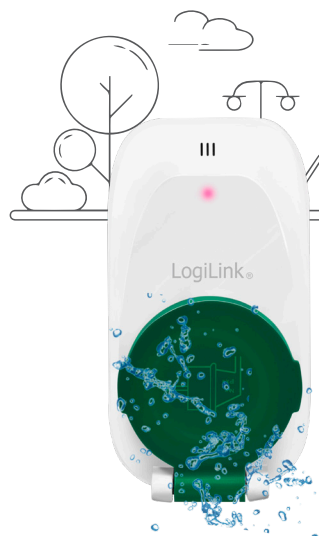

IP44
Water Resistance