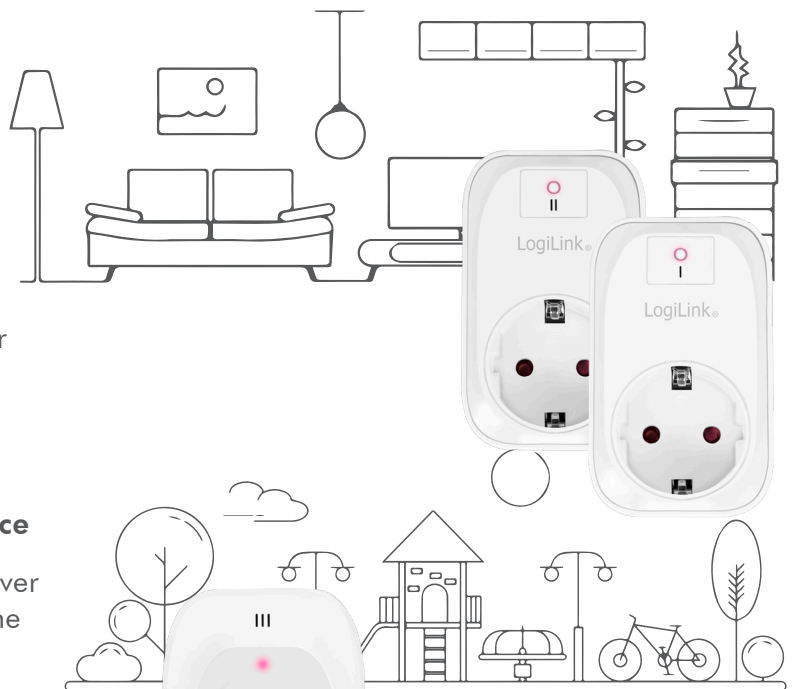

IP44
Water Resistance