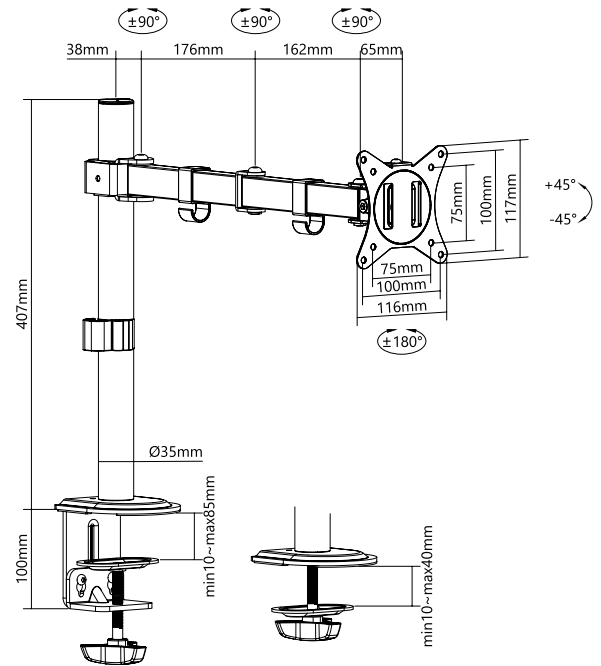

BP0171

Package Contents:

- » 1 x Monitor Desk Mount
- » 1 x Screw Package
- » 1 x User Manual

Package Information:

Art-No.	Packing Dimension	Packing Weight	Carton Dimension	Carton Q'ty	Carton Weight
BP0170	425 x 130 x 100 mm	2.63 kg	425 x 130 x 100 mm	1 pc	2.63 kg
BP0171	425 x 130 x 100 mm	2.88 kg	425 x 130 x 100 mm	1 pc	2.88 kg