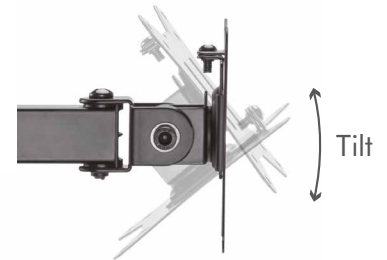

### Raise Your Monitor & Free Up Desk Space

The elegant monitor desk mount allows you to extend, tilt and swivel for the best viewing of your screen. Also include in-arm cable clip routes cables, keeping everything organized.

## Clutter-free & Ergonomic Design

Frees up your desktop, easily take the strain off of your neck and create better posture to increase work productivity.

Swivel

## Smooth & Flexible Adjustments

Offers exceptional range of motion and height adjustments. Easily rotate, swivel & tilt for your desired viewing angle.

Rotation

You can set your monitors at a comfortable eye level.

## Easy Installation

Quick setup with detachable VESA plate and clamp or grommet installation to the desktop.