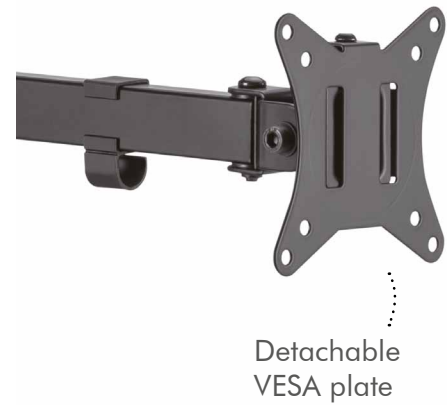

### Raise Your Monitor & Free Up Desk Space

The elegant monitor desk mount allows you to extend, tilt and swivel for the best viewing of your screen. Also include in-arm cable clip routes cables, keeping everything organized.

## Smooth & Flexible Adjustments

Offers exceptional range of motion and height adjustments. Easily rotate, swivel & tilt for your desired viewing angle.

Rotation

You can set your monitors at a comfortable eye level.

## Sleek Modern Design

The simple, slim design of the mount makes for organized cable management, keeping your desk looking clean and tidy.

## Easy Installation

Quick setup with detachable VESA plate and clamp or grommet installation to the desktop.