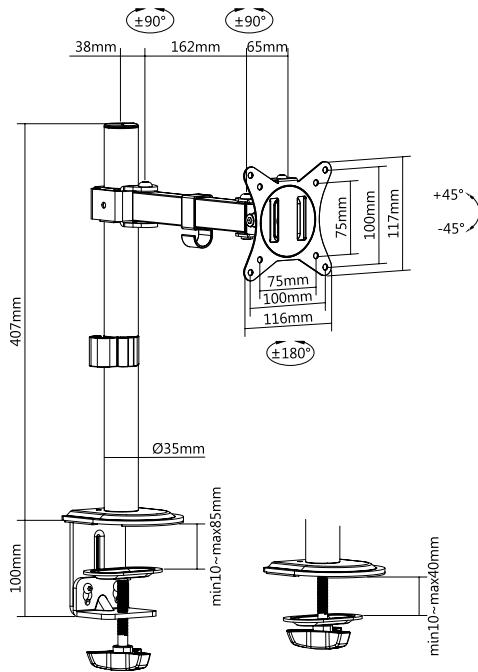

BP0170

BP0171

Package Contents:

- » 1 x Monitor Desk Mount
- » 1 x Screw Package
- » 1 x User Manual

Package Information:

Art-No.	Packing Dimension	Packing Weight	Carton Dimension	Carton Q'ty	Carton Weight
BP0170	425 x 130 x 100 mm	2.63 kg	425 x 130 x 100 mm	1 pc	2.63 kg
BP0171	425 x 130 x 100 mm	2.88 kg	425 x 130 x 100 mm	1 pc	2.88 kg