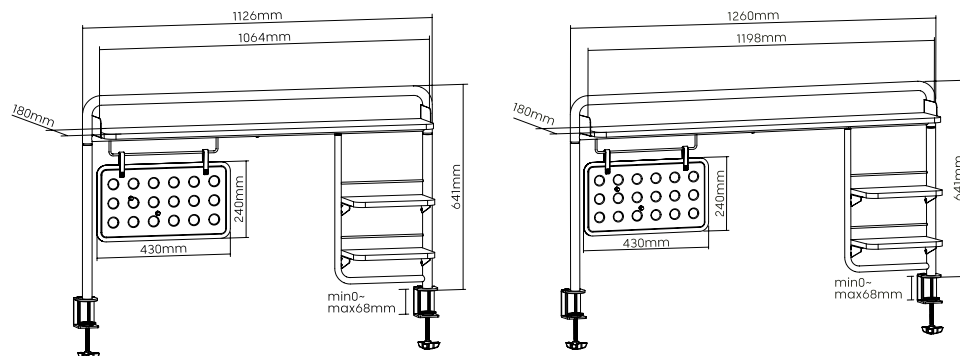

LogiLink®

Clamp-On Desktop Shelf

Art. No.: EO0046
EO0047

Optimize storage room on the desk. Multi-tier shelving help you to keep everything within reach and organized.

Art-No.	Desktop Size	EAN Code
EO0046	For 120 cm desktops	4052792070446
EO0047	For 140 cm desktops	4052792070453

3 layers of shelves for keeping everything at hands.

Magnetic memo board with 2 magnets, easy to attachment and display memo and photos.

Tool-free clamp mount firmly attaches to the table, providing great stability.

Specifications:

Art. No.	EO0046	EO0047
Applicable Desktop Size	For 120 cm	For 140 cm
Dimensions	1161 x 218 x 757 mm	1295 x 218 x 757 mm
Shelf Quantity	3	
Weight Capacity (Per Layer)	10/5/5 kg	
Material	E0 grade particle board (chipboard), steel	
Color	White	

Package Contents:

- » 1x Desktop Shelf
- » 1x Screw Package
- » 1x User Manual

Package Information:

Art-No.	Packing Dimension	Packing Weight	Carton Dimension	Carton Q'ty	Carton Weight
EO0046	1155 x 328 x 82 mm	9.6 kg	1155 x 328 x 82 mm	1 pc	9.6 kg
EO0047	1290 x 328 x 82 mm	10.4 kg	1290 x 328 x 82 mm	1 pc	10.4 kg