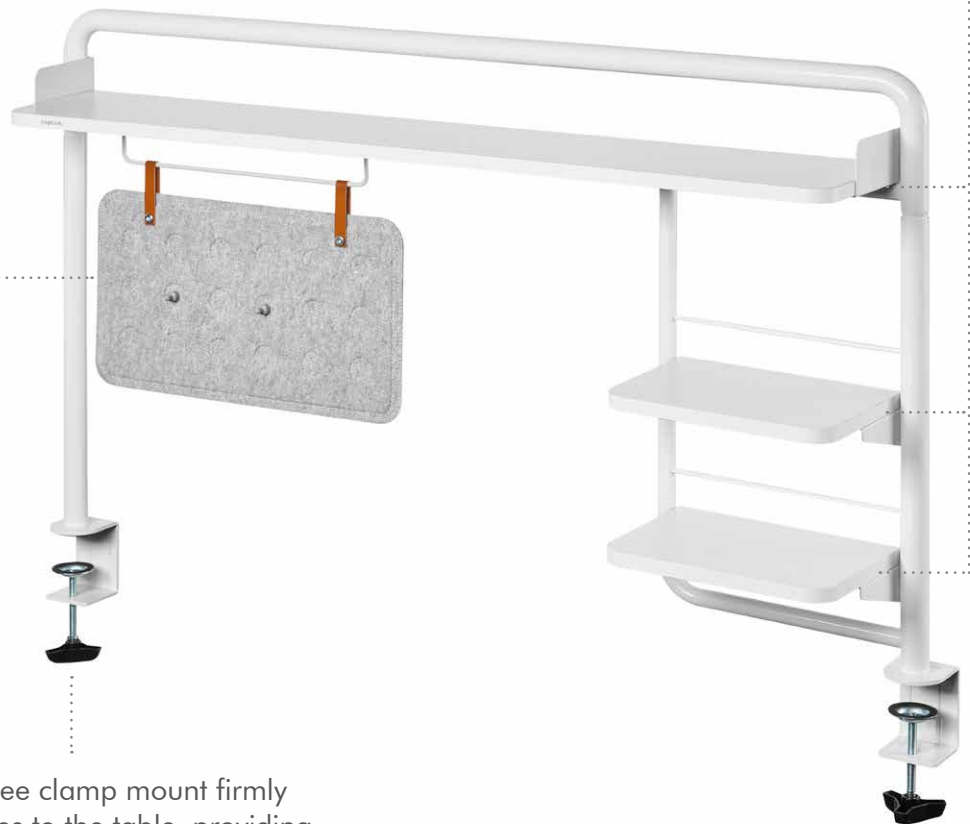

LogiLink®

Clamp-On Desktop Shelf

Art. No.: EO0046
EO0047

Optimize storage room on the desk. Multi-tier shelving help you to keep everything within reach and organized.

Art-No.	Desktop Size	EAN Code
EO0046	For 120 cm desktops	4052792070446
EO0047	For 140 cm desktops	4052792070453

3 layers of shelves for keeping everything at hands.

Magnetic memo board with 2 magnets, easy to attachment and display memo and photos.

Tool-free clamp mount firmly attaches to the table, providing great stability.

Specifications:

Art. No.	EO0046	EO0047
Applicable Desktop Size	For 120 cm	For 140 cm
Dimensions	1161 x 218 x 757 mm	1295 x 218 x 757 mm
Shelf Quantity	3	
Weight Capacity (Per Layer)	10/5/5 kg	
Material	E0 grade particle board (chipboard), steel	
Color	White	

Package Contents:

- » 1x Desktop Shelf
- » 1x Screw Package
- » 1x User Manual

Package Information:

Art-No.	Packing Dimension	Packing Weight	Carton Dimension	Carton Q'ty	Carton Weight
EO0046	1155 x 328 x 82 mm	9.6 kg	1155 x 328 x 82 mm	1 pc	9.6 kg
EO0047	1290 x 328 x 82 mm	10.4 kg	1290 x 328 x 82 mm	1 pc	10.4 kg