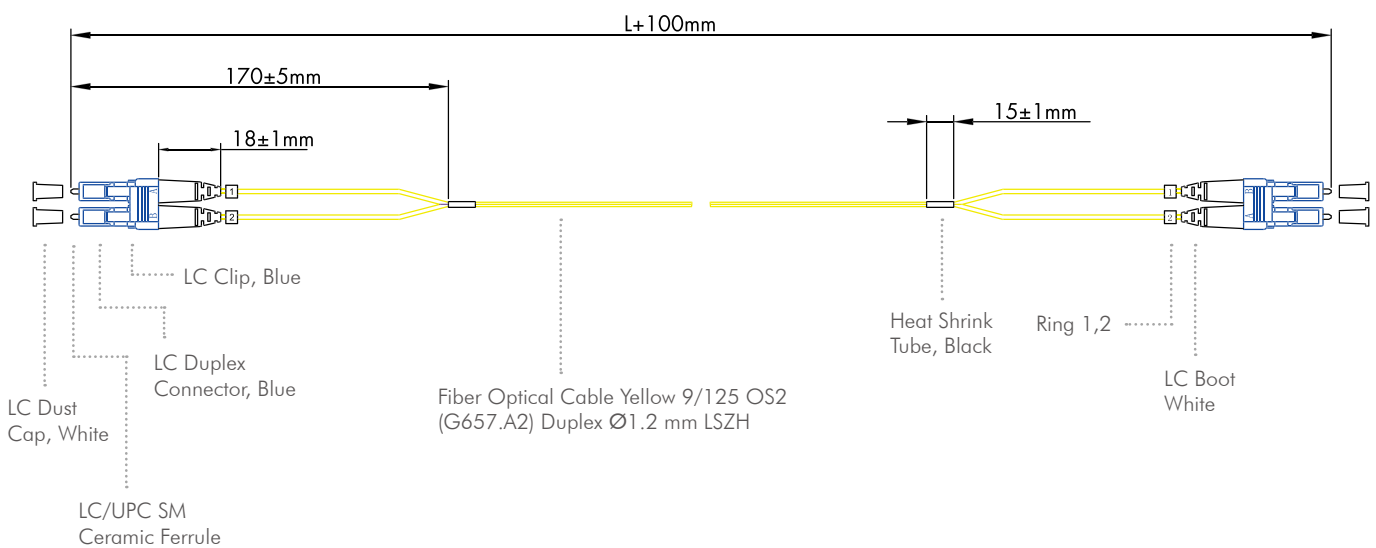

### Technical Features

Duplex LC/UPC – LC/UPC

OS2 singlemode fiber 9/125  $\mu\text{m}$

Duplex cable O.D.: 1.2 x 2.4 mm

Fiber cable, LSZH

Color: Yellow

### Technical Drawing

Art No.	Length	EAN Code
FS0LC00	0.5 m	4052792073676
FS0LC01	1 m	4052792073478
FS0LC02	2 m	4052792073485
FS0LC03	3 m	4052792073492
FS0LC05	5 m	4052792073508
FS0LC07	7.5 m	4052792073515
FS0LC10	10 m	4052792073522

## Package Content

1 x Super Slim OS2 Fiber Patch Cable