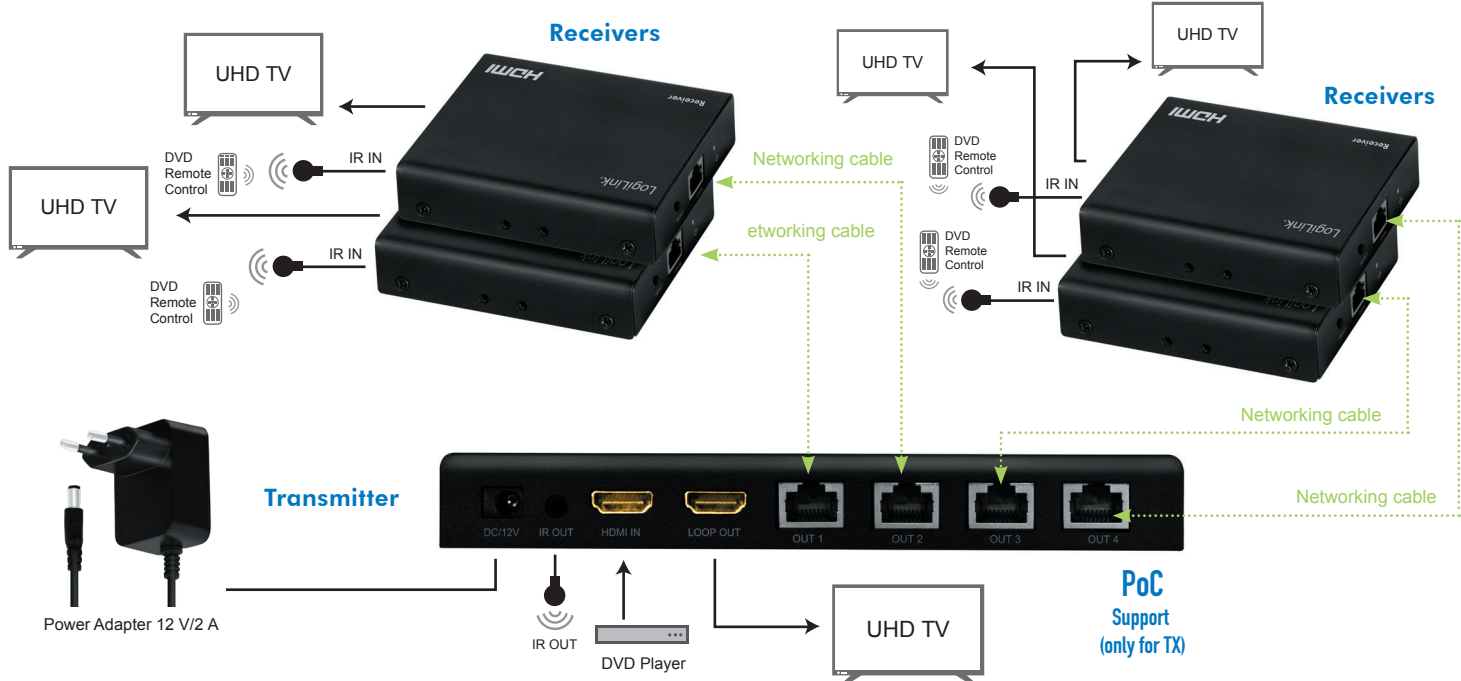

Specifications:

Transmitter (TX) Interface	2x HDMI-A female, 1x DC power jack, 1x 3.5mm IR Jack, 4x RJ45 Jack
Receiver (RX) Interface	1x HDMI-A female, 1x DC power jack, 1x 3.5mm IR Jack, 1x RJ45 Jack
HDMI Version	2.0
HDCP Version	2.2
Working Distance	70 m
Output Resolution	480i/60 Hz, 576i/50 Hz, 1080i/50/60 Hz, 480p/60 Hz, 576p/50 Hz, 720p/50/60 Hz, 1080p/24/25/30/50/60 Hz, 4K@24/25/30 Hz, 4K@50/60 Hz 4:4:4
Video Bandwidth	6 Gbps/600 MHz
HDR (High-Dynamic Range)	Yes
DDC (Display Data Channel)	Yes
LED Indicator	Yes
Chassis Material	Metal
3D Supporting	Yes
IR Support	Yes
POC (Power Over Cable)	Yes, only for TX
HDMI Loop Out	Yes
Power Consumption	TX:5,2W; RX:1,6W
Power Supply	12 V/2 A
Uncompressed Audio	LPCM 7.1
Compressed Audio	DTS, Dolby Digital, DTS-HD Master Audio™, Dolby TrueHD
Networking Cable	Cat5E/6/7/8
Operating Temperature	0°C–70°C
Operating Humidity	10%–85% RH (no condensation)
Storage Temperature	-10°C–80°C
Storage Humidity	5%–90% RH (no condensation)
Dimensions	TX:18x10,3x2,4 cm; RX:10x8,8x2,3 cm
Weight	TX:0,39 kg; 4 x RX:0,2 kg

*The specifications and pictures are subject to change without prior notice.
*All trade names referenced are the registered trademarks of their respective owners.

Made in China