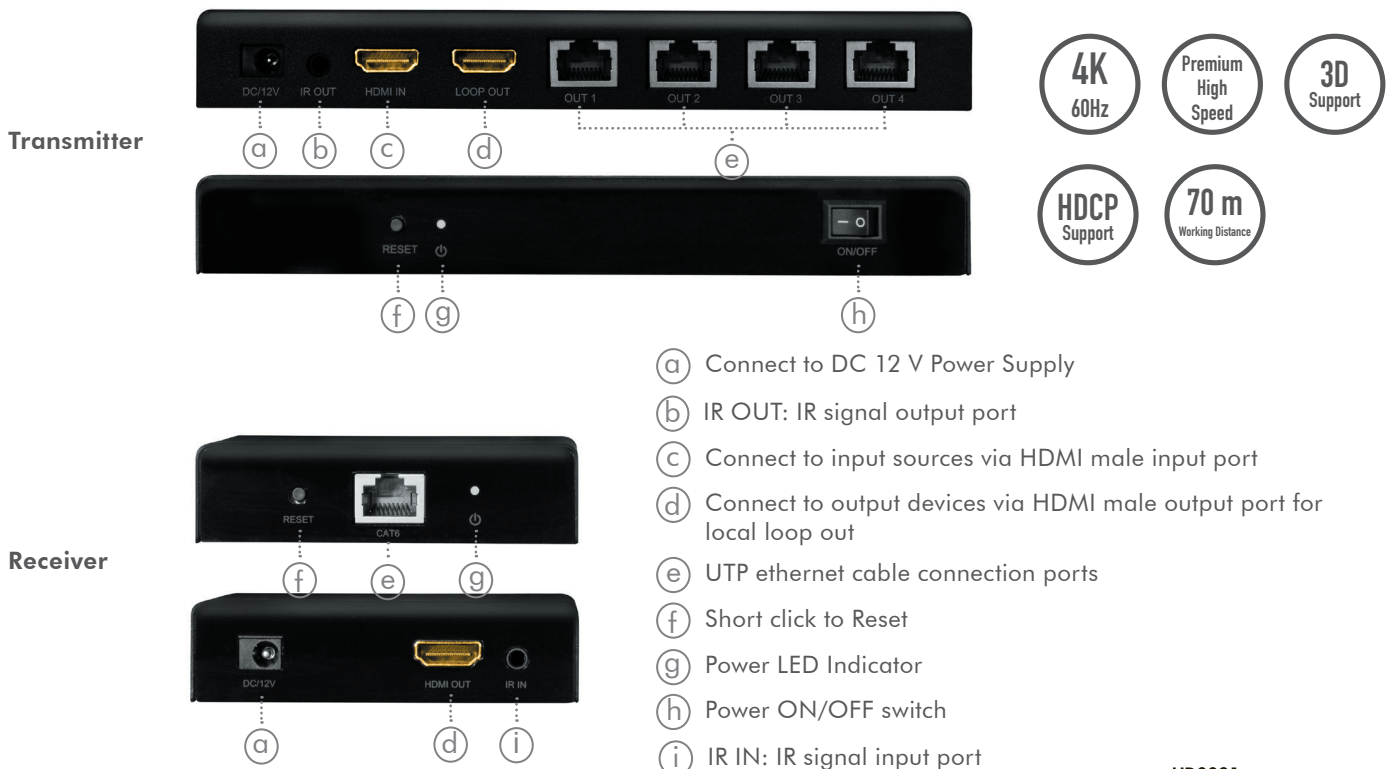

## 4K HDMI™ Extender/Splitter Set via Network Cable, 70 m

Art. No.: HD0031

This 4K HDMI Extender/Splitter Set via Network Cable distributes 1 HDMI source to 4 HDMI displays over network cable simultaneously with 4K@60 Hz resolution.

### Features:

- » Supports 4K@60 Hz up to 70 m over a single Cat. 5e/6/7/8 cable
- » Connects one HDMI source to four HDMI displays at the same time
- » Resolution up to UHD 4K@60Hz (YUV 4:4:4) and Full 3D
- » Bandwidth: 6 Gbps/600 MHz per channel (18 Gbps total)
- » Compatible with HDCP2.2 and HDCP1.4 (bypass function)
- » Supports HDR10, IR and PoC (12 V)
- » Supports uncompressed audio such as LPCM 7.1
- » Supports compressed audio such as DTS, Dolby Digital (including DTS-HD Master Audio™ and Dolby TrueHD)
- » Compatible with Windows, Mac OS and Linux OS
- » Plug and Play, no software installation required

## Specification of External Power Supply:

Input Voltage	100–240 V, 50/60 Hz 0,65 A max.
Output Power	12 V/2 A, 24 W
DC Plug	5,5x2,1 mm
Dimensions	68x43x68 mm
Cable Length	1,2 m
Weight	0,12 kg