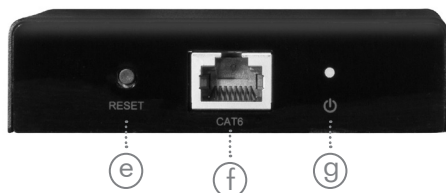

Transmitter