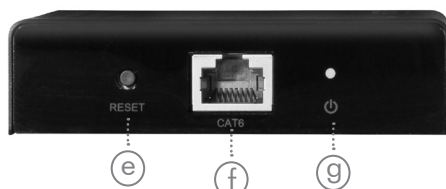

Receiver

- (a) Connect to DC 12 V Power Supply
- (b) Connect to output devices via HDMI male output port for local loop out
- (c) Connect to input sources via HDMI male input port
- (d) IR OUT: IR signal output port
- (e) Short click to Reset
- (f) UTP ethernet cable connection port
- (g) Power LED Indicator
- (h) IR IN: IR signal input port

*The specifications and pictures are subject to change without prior notice.
*All trade names referenced are the registered trademarks of their respective owners.

Made in China