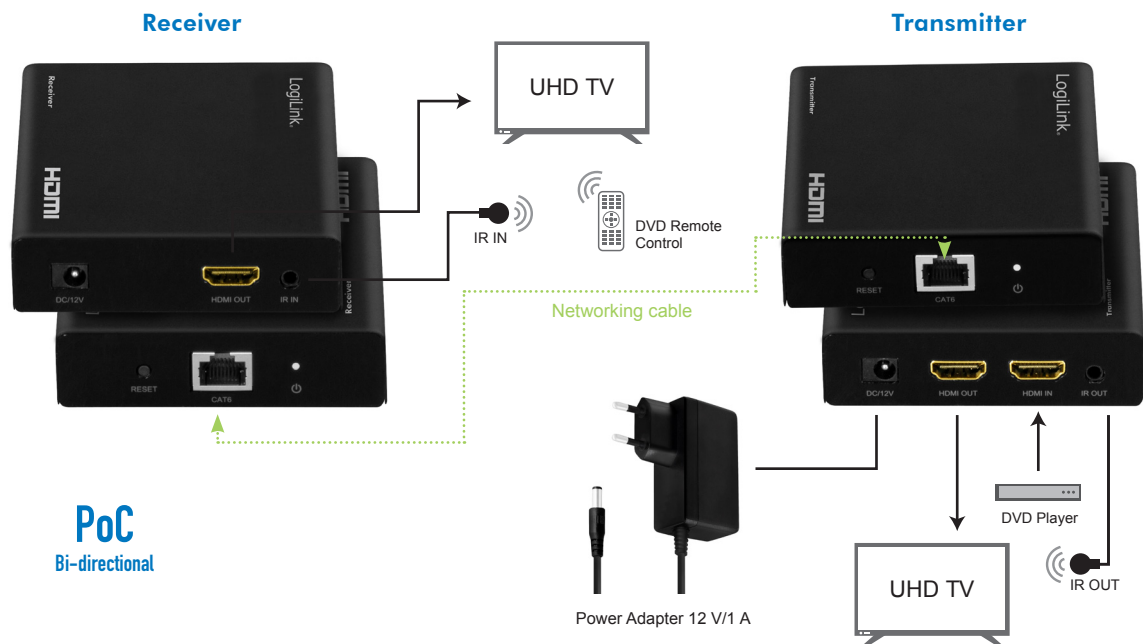

Specifications:

Transmitter (TX) Interface	2x HDMI-A female, 1x DC power jack, 1x 3.5mm IR Jack, 1x RJ45 Jack
Receiver (RX) Interface	1x HDMI-A female, 1x DC power jack, 1x 3.5mm IR Jack, 1x RJ45 Jack
HDMI Version	2.0
HDCP Version	2.2
Working Distance	70 m
Output Resolution	480i/60 Hz, 576i/50 Hz, 1080i/50/60 Hz, 480p/60 Hz, 576p/50 Hz, 720p/50/60 Hz, 1080p/24/25/30/50/60 Hz, 4K@24/25/30 Hz, 4K@50/60 Hz 4:4:4
Video Bandwidth	6 Gbps/600 MHz
HDR (High-Dynamic Range)	Yes
DDC (Display Data Channel)	Yes
LED Indicator	Yes
Chassis Material	Metal
IR Support	Yes
POC (Power Over Cable)	Yes, Bi-directional
HDMI Loop Out	Yes
Power Consumption	TX:1,3 W, RX:1,6 W
Power Supply	12 V/1 A
Uncompressed Audio	LPCM 7.1
Compressed Audio	DTS, Dolby Digital, DTS-HD Master Audio™, Dolby TrueHD
Networking Cable	Cat.5e/6/7/8
Operating Temperature	0°C–70°C
Operating Humidity	10%–85% RH (no condensation)
Storage Temperature	-10°C–80°C
Storage Humidity	5%–90% RH (no condensation)
Dimensions	TX:10x8,8x2,3 cm ; RX:10x8,8x2,3 cm
Weight	TX:0,2 kg; RX:0,2 kg

*The specifications and pictures are subject to change without prior notice.
*All trade names referenced are the registered trademarks of their respective owners.

Made in China