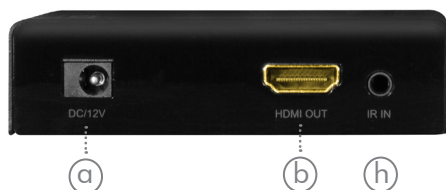

Receiver

- (a) Connect to DC 12 V Power Supply
- (b) Connect to output devices via HDMI male output port for local loop out
- (c) Connect to input sources via HDMI male input port
- (d) IR OUT: IR signal output port
- (e) Short click to Reset
- (f) UTP ethernet cable connection port
- (g) Power LED Indicator
- (h) IR IN: IR signal input port

*The specifications and pictures are subject to change without prior notice.
*All trade names referenced are the registered trademarks of their respective owners.

Made in China