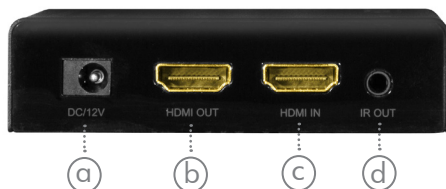

Transmitter