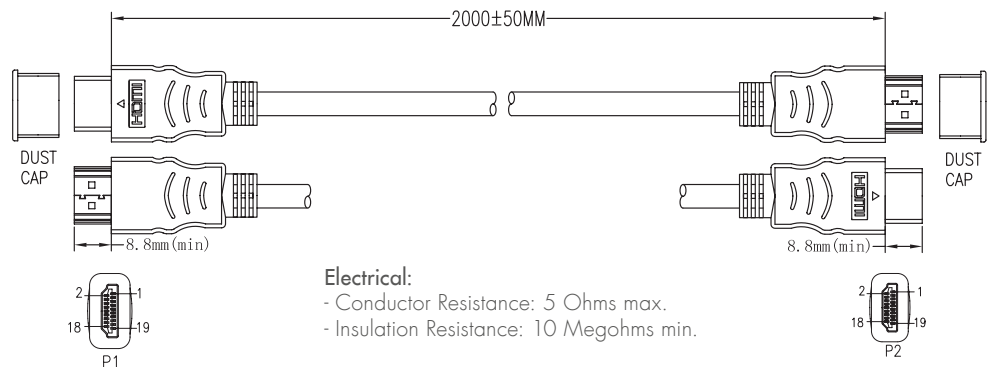

HDMI™ High Speed with Ethernet Connection Cable

Art No.: CHB2002

Allowing the transmission of high-quality video signals.

Features:

- » HDMI™ High Speed with Ethernet and resolution up to 4Kx2K
- » HDMI-A, male to HDMI-A, male
- » Supports 3D video and audio return channel
- » Gold plated connector
- » Cable Length: 2M

Extend your HDMI devices (HDMI-A, male)
to another monitor/TV (HDMI-A, male)

Package Contents:

- » 1 x HDMI AM to AM Cable

Package Informations:

- » Packing Dimension: 90 x 240 x 50mm
- » Packing Weight: 0.12kg
- » Carton Dimension: 470 x 335 x 290mm
- » Carton Q'ty: 30pcs
- » Carton Weight: 4.7kg