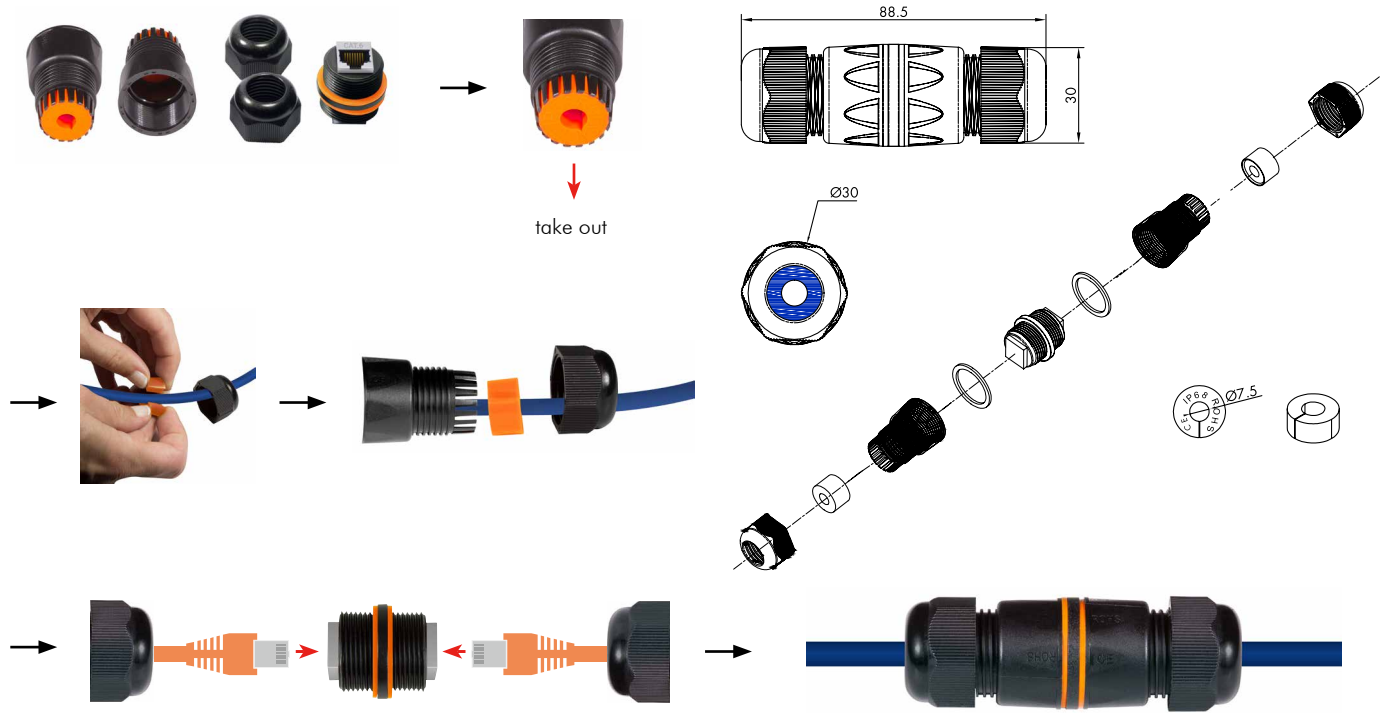

Instructions

Package Content

1x Cat.6 Outdoor Inline Coupler

Packaging Information

Packing Dimension	110 x 140 x 30 mm
Packing Weight	0.0483 kg
Carton Dimension	mm
Carton Q'ty	pcs
Carton Weight	kg

NP0095

4 052792 074536

Made in China

www.2direct.de

*The specifications and pictures are subject to change without prior notice.
*All trade names referenced are the registered trademarks of their respective owners.