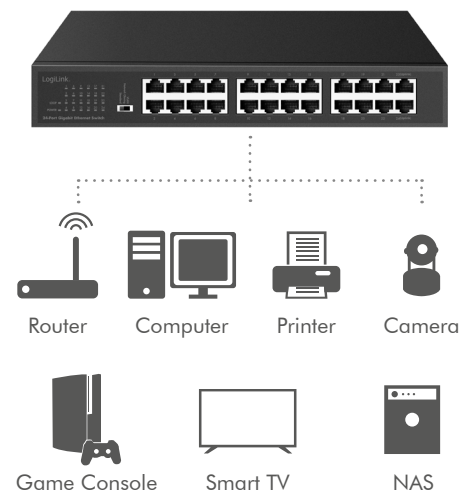

LogiLink®

24-Port Gigabit Ethernet Switch

Art. No.: NS1324

Expand your network connections with the compact size LogiLink 24-Port Gigabit Ethernet Switch for home or office. Plug and play, easy setup on desk or mount on 19" server rack.

Features:

- » Supports 24x10/100/1000 Mbps Auto-negotiation RJ45 ports
- » Supports Auto-MDI/MDIX for each port
- » Supports IEEE 802.3x for full-duplex flow control and back pressure for half-duplex flow control
- » Supports 8K MAC address table of the switch with auto-learning and auto-aging
- » Supports loop detection and loop prevention
- » Supports multi-mode operation
- » Optimizes multimedia traffic delivery with IGMPv3 to ensure a better network experience, especially for applications like IPTV
- » Supports low-power energy-saving (EEE), broadcast storm control
- » LED indicators for monitoring port Link/Activity
- » Durable metal casing and internal power supply
- » Includes 19" mounting brackets for rack installation
- » Easy to use without configuration, simply plug and play

*The specifications and pictures are subject to change without prior notice.
*All trade names referenced are the registered trademarks of their respective owners.

NS1324

4 052792 072600

Made in China

Security	Storm control & Access Control
QoS	Yes
IGMPv3 IPTV	Yes
Power Supply	100–240 VAC, 50/60 Hz, 0.5 A max.
Power Consumption	11 W max.
LED Indicator	Power: Red LED; Loop/Link/Activity: Green LED per port
Mounting Options	Desktop or 19" rack mount
Plug and Play	Yes
Casing Material	Metal
Color	Black
Operating Temperature	0–50°C
Operating Humidity	10–90% RH (non-condensing)
Cable Length	1.2 m
Dimensions	29 x 18 x 4.4 cm
Weight	1.393 kg