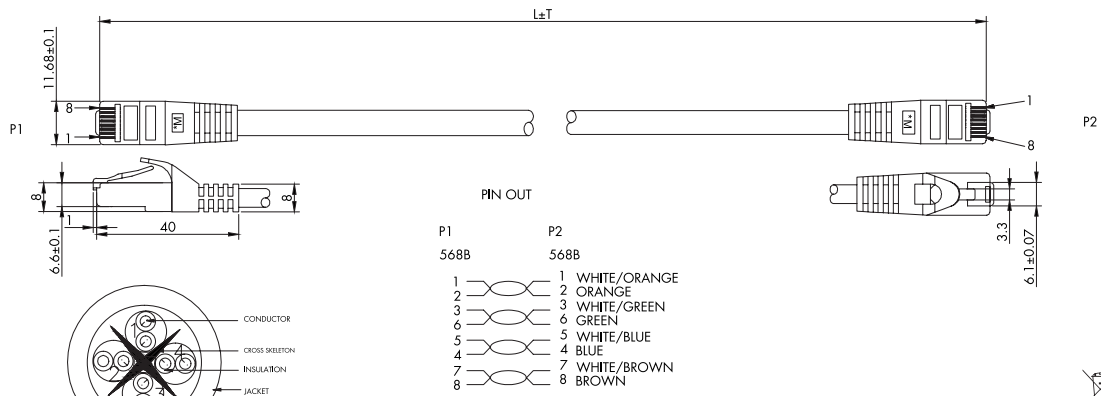

PoE Compatibility: PoE/PoE+/PoE++

Conductor: Solid copper 4x2x24/1 AWG

Patch cord type: U/UTP, solid wires

Jacket: Flame retardant (IEC60332-1-2)

Connector: 2x RJ45 male, unshielded, gold plated (50 μ)

Cable color: Blue/Boot color: Black

Technical Drawing

Unit: mm

Made in China

www.2direct.de

*The specifications and pictures are subject to change without prior notice.
*All trade names referenced are the registered trademarks of their respective owners.

Length	Blue	EAN Code
1.00 m	CPP001	4052792065862
2.00 m	CPP002	4052792065879
3.00 m	CPP003	4052792065886
5.00 m	CPP005	4052792065893
7.50 m	CPP007	4052792065909
10.00 m	CPP010	4052792065916
15.00 m	CPP015	4052792065923
20.00 m	CPP020	4052792065930
25.00 m	CPP025	4052792065947
30.00 m	CPP030	4052792065954
40.00 m	CPP040	4052792065961
50.00 m	CPP050	4052792065978

Package Content

1x CAT6A U/UTP Patch Cable

Packaging Information

Art-No.	Packing Dimension	Packing Weight	Carton Dimension	Carton Q'ty	Carton Weight
CPP001	160x190x15 mm	0,041 kg	400x300x200 mm	100 pcs	5,1 kg
CPP002	160x190x20 mm	0,075 kg	400x300x300 mm	100 pcs	8,5 kg
CPP003	200x230x25 mm	0,103 kg	400x300x350 mm	100 pcs	11,3 kg
CPP005	200x230x30 mm	0,16 kg	400x300x300 mm	50 pcs	9 kg
CPP007	200x230x30 mm	0,27 kg	400x300x350 mm	50 pcs	14,5 kg
CPP010	200x230x30 mm	0,312 kg	400x300x250 mm	25 pcs	8,8 kg
CPP015	230x260x40 mm	0,44 kg	400x300x350 mm	25 pcs	12 kg
CPP020	230x260x55 mm	0,584 kg	400x300x400 mm	25 pcs	15,6 kg
CPP025	230x260x65 mm	0,725 kg	400x300x400 mm	20 pcs	15,5 kg
CPP030	250x380x65 mm	0,867 kg	400x300x350 mm	15 pcs	14 kg
CPP040	300x340x55 mm	1,26 kg	400x300x200 mm	5 pcs	7,3 kg
CPP050	300x340x65 mm	1,52 kg	400x300x250 mm	5 pcs	8,6 kg