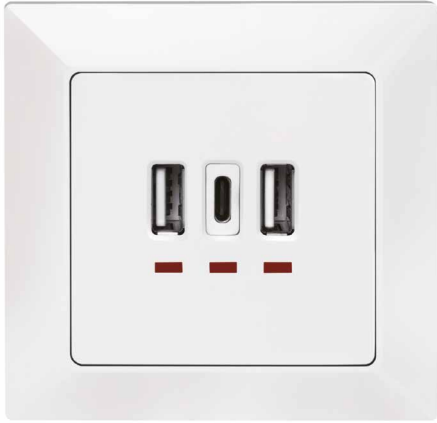

LogiLink®

3-USB Port Wall Socket

1x USB-C™ port & 2x USB-A port

Art. No.: PA0254

How to Install:

1. Turn power off before connecting.
2. Connect the wires and install the base into the wall.
3. Install the panel and screw the socket onto the receptacle.

Package Content:

» 1x 3-USB Port Wall Socket

Package Information:

- » Packing Dimension: 113x80x40 mm
- » Packing Weight: 0.125 kg
- » Carton Dimension: 485x355x240 mm
- » Carton Q'ty: 100 pcs
- » Carton Weight: 10.8 kg

*For indoor use only.
*Use only in dry areas.
*The installation and assembly of electrical devices may only be carried out by a qualified electrician!
*The specifications and pictures are subject to change without prior notice.
*All trade names referenced are the registered trademarks of their respective owners.