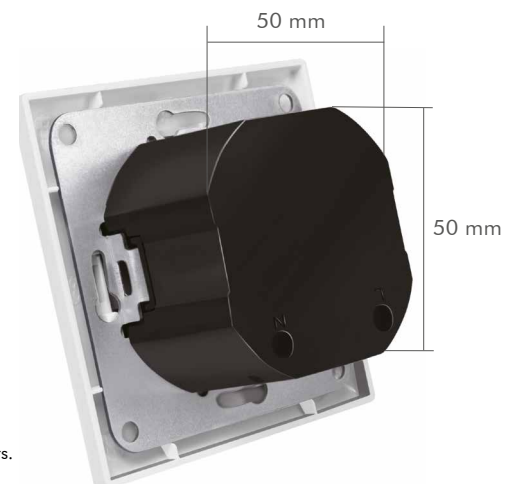

Charging 3 USB devices at the same time.

Standard german wall plate.

Perfect for hotel rooms, restaurant, home and office.

Two USB-A ports:
5 V/2.4 A, 12 W max.

Input voltage:
AC 230 V ~ 50 Hz, 0.3 A

Total output max.:
5 V/3.1 A (15.5 W)

LED indicator

One USB-C port:
5 V/3 A, 15 W max.

*The specifications and pictures are subject to change without prior notice.
*All trade names referenced are the registered trademarks of their respective owners.