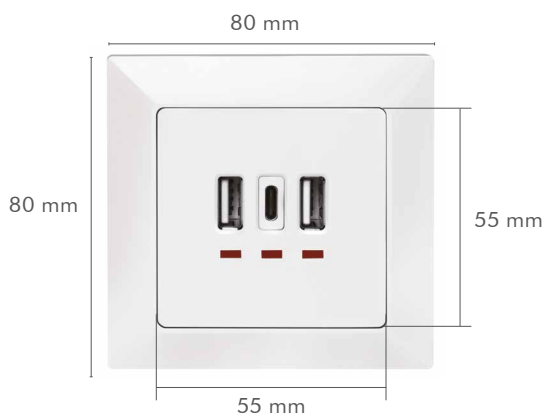

Charging 3 USB devices at the same time.

Standard german wall plate.

Perfect for hotel rooms, restaurant, home and office.

Two USB-A ports:
5 V/2.4 A, 12 W max.

Input voltage:
AC 230 V ~ 50 Hz, 0.3 A

Total output max.:
5 V/3.1 A (15.5 W)

LED indicator

One USB-C port:
5 V/3 A, 15 W max.

*The specifications and pictures are subject to change without prior notice.
*All trade names referenced are the registered trademarks of their respective owners.