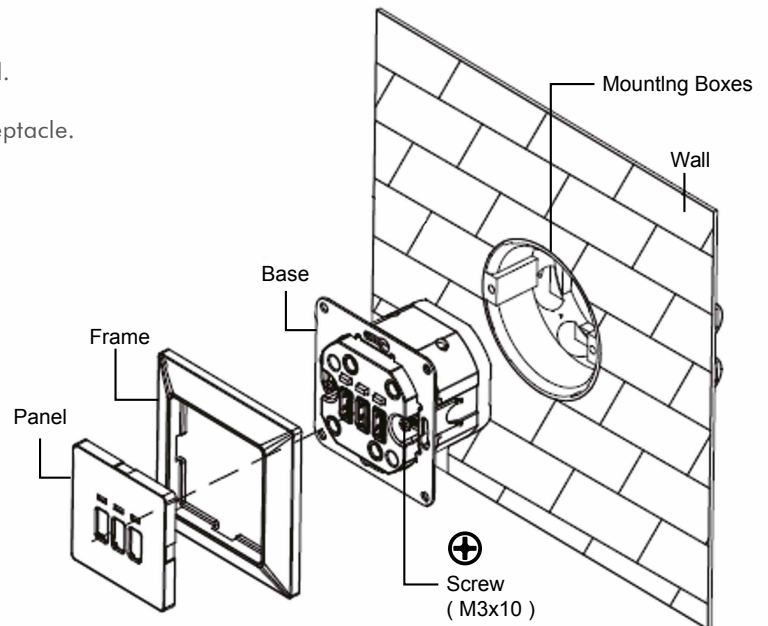

LogiLink®

3-USB Port Wall Socket

1x USB-C™ port & 2x USB-A port

Art. No.: PA0254

Specifications:

Rated Voltage	230 V AC, 50 Hz
Max. Power	15.5 W
Standby Power Consumption	0.09 W
LED Indicator	Red
Waterproof Rating	IP20
Operating Temperature	0–35 °C
Operating Humidity	40–75%
Storage Temperature	-10–50 °C
Storage Humidity	10–80%
Dimensions	8x8x3.8 cm
Weight	0.112kg

*The specifications and pictures are subject to change without prior notice.
*All trade names referenced are the registered trademarks of their respective owners.

LogiLink®

3-USB Port Wall Socket

1x USB-C™ port & 2x USB-A port

Art. No.: PA0254

How to Install:

- Turn power off before connecting.
- Connect the wires and install the base into the wall.
- Install the panel and screw the socket onto the receptacle.

Package Content: