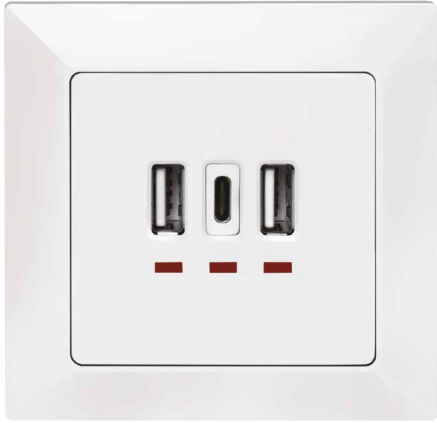

Charging 3 USB devices at the same time.

Standard german wall plate.

Perfect for hotel rooms, restaurant, home and office.

Two USB-A ports:
5 V/2.4 A, 12 W max.

Input voltage:
AC 230 V ~ 50 Hz, 0.3 A

Total output max.:
5 V/3.1 A (15.5 W)

LED indicator

One USB-C port:
5 V/3 A, 15 W max.

*The specifications and pictures are subject to change without prior notice.
*All trade names referenced are the registered trademarks of their respective owners.