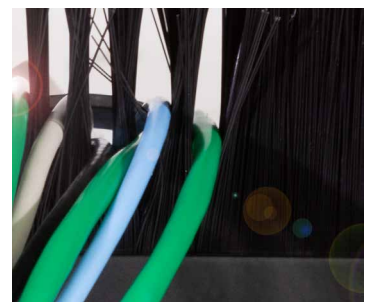

Package Contents

1x 19" Cable Brush Panel, 1U

1x Screw Package

Packaging Information

Packing Dimension	495 x 60 x 25 mm
Packing Weight	0.274 kg
Carton Dimension	510 x 280 x 330 mm
Carton Q'ty	50 pcs
Carton Weight	14.8 kg

3x

3x

3x

PN103B

4 052792 072518

Made in China

www.2direct.de

*The specifications and pictures are subject to change without prior notice.
*All trade names referenced are the registered trademarks of their respective owners.