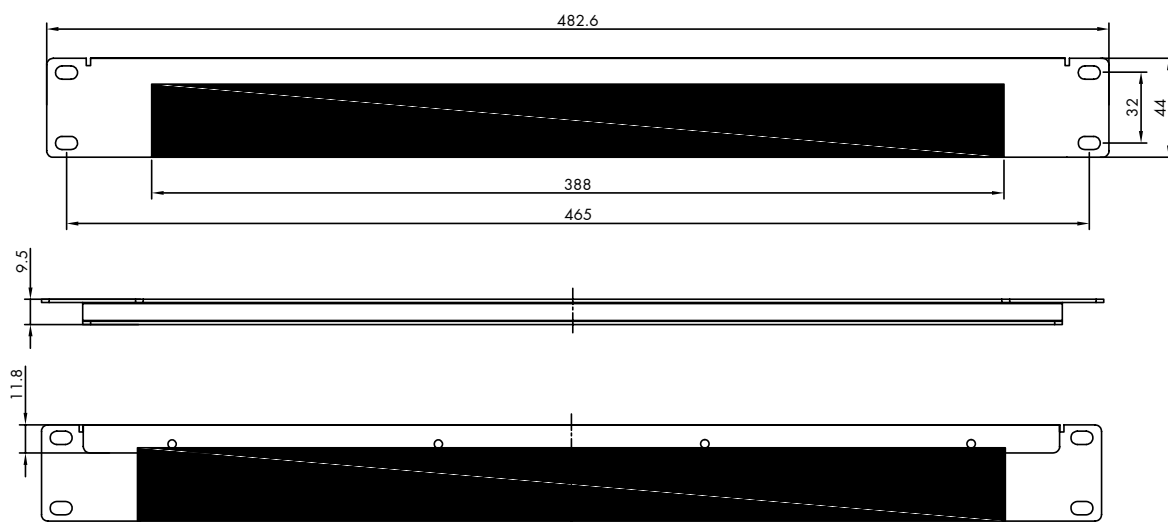

19" Cable Brush Panel, 1U

Technical Features

Fit to 19" panel rails, 1U

Sturdy sheet steel

Opening with brush strip

Dimension: 11 x 483 x 44 mm

Color: RAL 9005 Black

With M6*16 Installation set (screws, cage nuts, washers)

Structured cabling management in network cabinets

Technical Drawings

Unit: mm

PN103B

4 052792 072518

Made in China

www.2direct.de

*The specifications and pictures are subject to change without prior notice.
*All trade names referenced are the registered trademarks of their respective owners.

Package Contents

1x 19" Cable Brush Panel, 1U

1x Screw Package

Packaging Information

Packing Dimension	495 x 60 x 25 mm
Packing Weight	0.274 kg
Carton Dimension	510 x 280 x 330 mm
Carton Q'ty	50 pcs
Carton Weight	14.8 kg