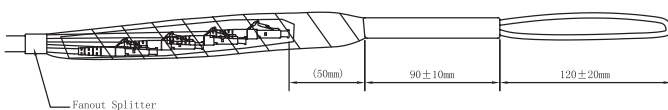

Test Grade Designation: Each to		Reference
Grade	IL/RL	Standard
Insertion Loss (IL)	≤0.3dB	IEC 61300-3-4
Return Loss (RL)	≥30dB	IEC 61300-3-6
Test Wavelength	850nm	Multi-mode
End face inspection	x400