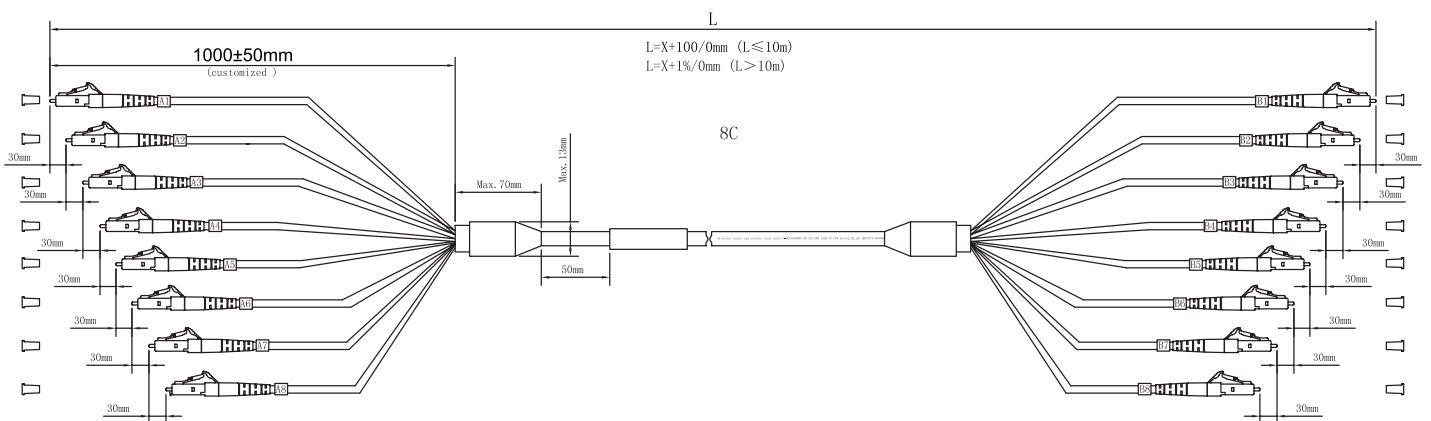

Fiber Trunk Cable U-DQ(ZN)BH CPR Dca

Technical Features

LC/UPC to LC/UPC

8 cores OM4

Multimode 50/125 μ

LSZH, black, \varnothing 6 mm

LC MM simplex connector with clip, Erika violet

Flame retardant and halogen-free, Dca-s2, d0, a1

Compliant with EN 50575:2014+A1:2016

Technical Drawings

Pull ring with braided net on both ends:

Test Grade Designation: Each to		Reference
Grade	IL/RL	Standard
Insertion Loss (IL)	≤0.3dB	IEC 61300-3-4
Return Loss (RL)	≥30dB	IEC 61300-3-6
Test Wavelength	850nm	Multi-mode
End face inspection	x400	

Length	LC/UPC-LC/UPC	EAN Code	Length	LC/UPC-LC/UPC	EAN Code
10 m	FT2U010	4052792067132	80 m	FT2U080	4052792067217
15 m	FT2U015	4052792067149	100 m	FT2U100	4052792067224
20 m	FT2U020	4052792067156	120 m	FT2U120	4052792067231
30 m	FT2U030	4052792067163	140 m	FT2U140	4052792067248
40 m	FT2U040	4052792067170	160 m	FT2U160	4052792067255
50 m	FT2U050	4052792067187	180 m	FT2U180	4052792067262
60 m	FT2U060	4052792067194	200 m	FT2U200	4052792067279
70 m	FT2U070	4052792067200			