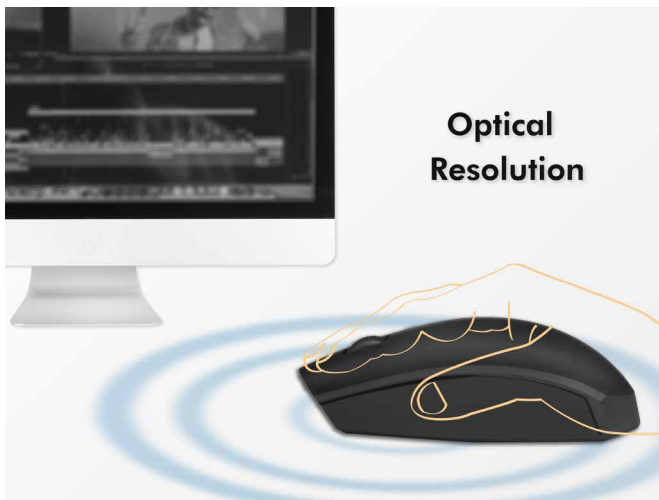

LogiLink®

2.4 GHz Wireless & BT 4.2 Dual Modes Mouse

Art. No.: ID0191

Dual connection design for different device needs, a perfect companion for work or travel!

Dual Connection Modes

Switches between 2.4 GHz wireless and BT 4.2 connection for tablet, laptop, smart TV and other devices.

Optical Resolution

1200 DPI Optical Resolution

Provides more sensitivity than standard optical mice for precise tracking on a wide range of surfaces.

*The specifications and pictures are subject to change without prior notice.
*All trade names referenced are the registered trademarks of their respective owners.

Made in China

Ergonomic Design

Perfectly fits your hands, providing a comfortable and natural position for smoother movement and less overall strain.

Power Saving

Saves power by going into sleep mode after 10 minutes of inactivity and wakes up with a click of a button.