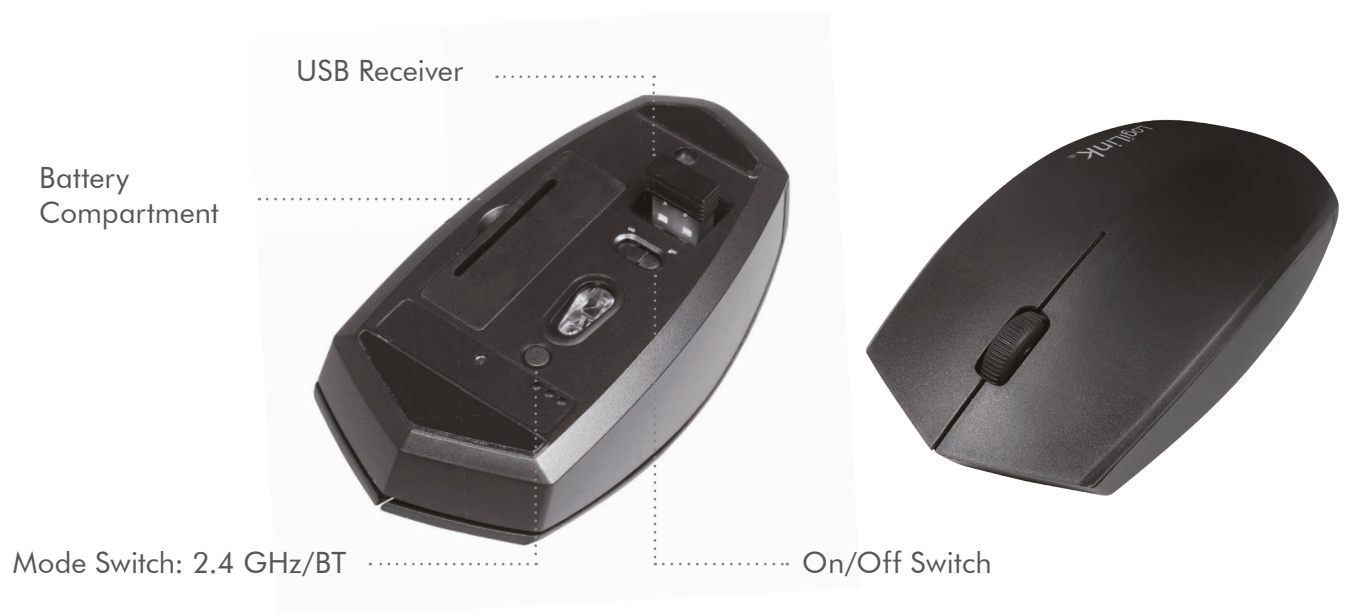

Made in China

Ergonomic Design

Perfectly fits your hands, providing a comfortable and natural position for smoother movement and less overall strain.

Power Saving

Saves power by going into sleep mode after 10 minutes of inactivity and wakes up with a click of a button.