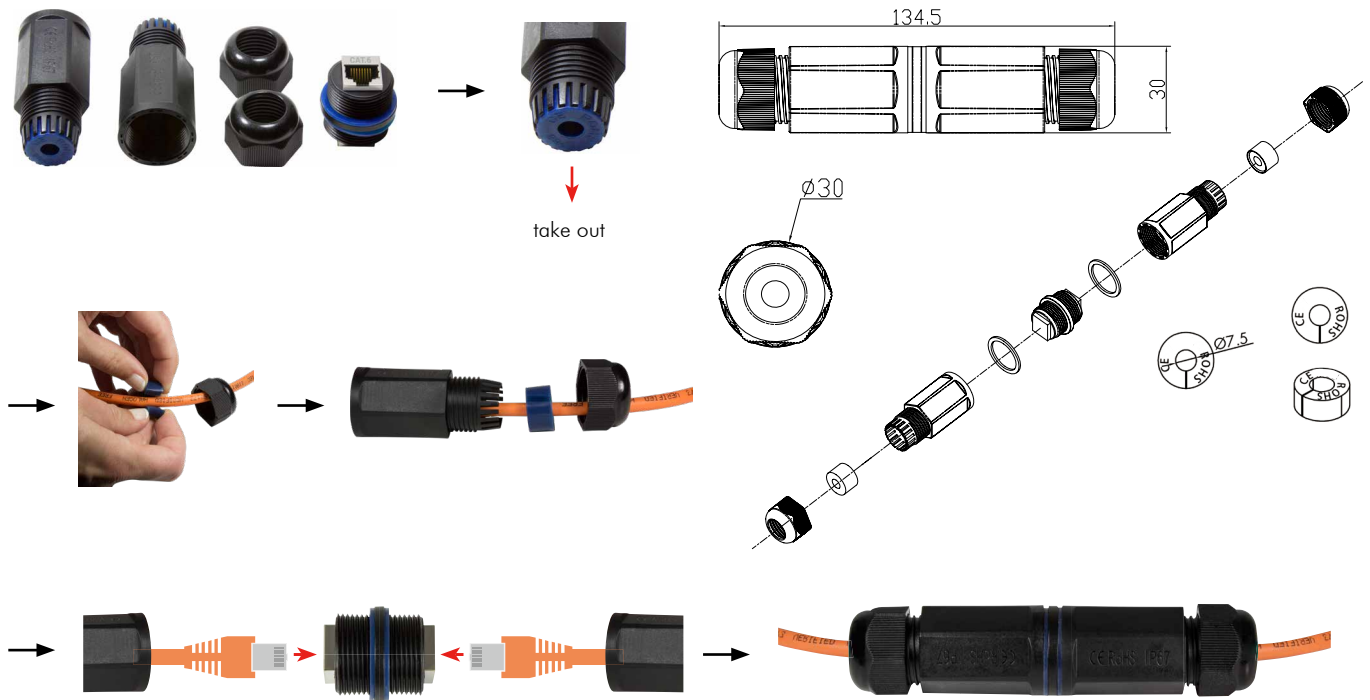

Cat.6 Outdoor Inline Coupler IP67 Waterproof, Long Type

Art. No.: NP0080

Technical Features

2x Shielded RJ45 female jack, Cat.6 coupler

Compliant with ANSI/TIA/EIA 568C standard

Cable gland housing, PA 66, black color, long type

IP67 waterproof

For cable diameters from 3 to 8 mm

Thread size: M25 x 1.5 (middle), M23 x 2 (sides)

Working temperature: -20–68°C

Storage temperature: -40–85°C

Suitable for PoE, PoE+ and PoE++ applications

Instructions

Package Content

1x Cat.6 Outdoor Inline Coupler

Packaging Information

Packing Dimension	110 x 140 x 30 mm
Packing Weight	0.057 kg
Carton Dimension	500 x 370 x 270 mm
Carton Q'ty	200 pcs
Carton Weight	12.5 kg