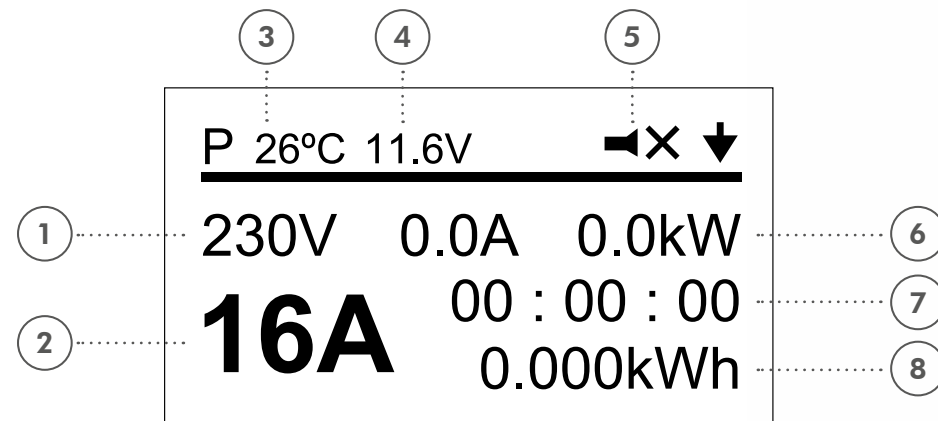

Specifications:

Connector 1	Safety plug CEE 7/7
Connector 2	IEC 62196-2 Type 2 charging plug, female
Nominal Voltage	230 V~ 50 Hz
Selectable Current	6 A/8 A/10 A/13 A/16 A
Charging Mode	Mode 2
Connection	Single Phase
Protection Class	IP67 for the control box
Operating Temperature	-30–50°C
Operating Humidity	5–95% RH (non-condensing)
Cable Type	H07BZ5-F 3*2.5 mm²+1*0.5 mm², PUR
Cable Length (Include Plug)	5 m
Dimensions	22 x 8.5 x 5.4 cm (control box)
Weight	Approx. 2.1 kg
Color	Black
Charging Protections	Overvoltage, undervoltage, overcurrent and over-temperature
Standard	IEC 62196-1, IEC 62196-2, EN 50620:2017/A1:2019, IEC 60332-1-2, IEC 61851, IEC 60811-404, IEC 60754-2, IEC 60068-2-5

Charger Display: